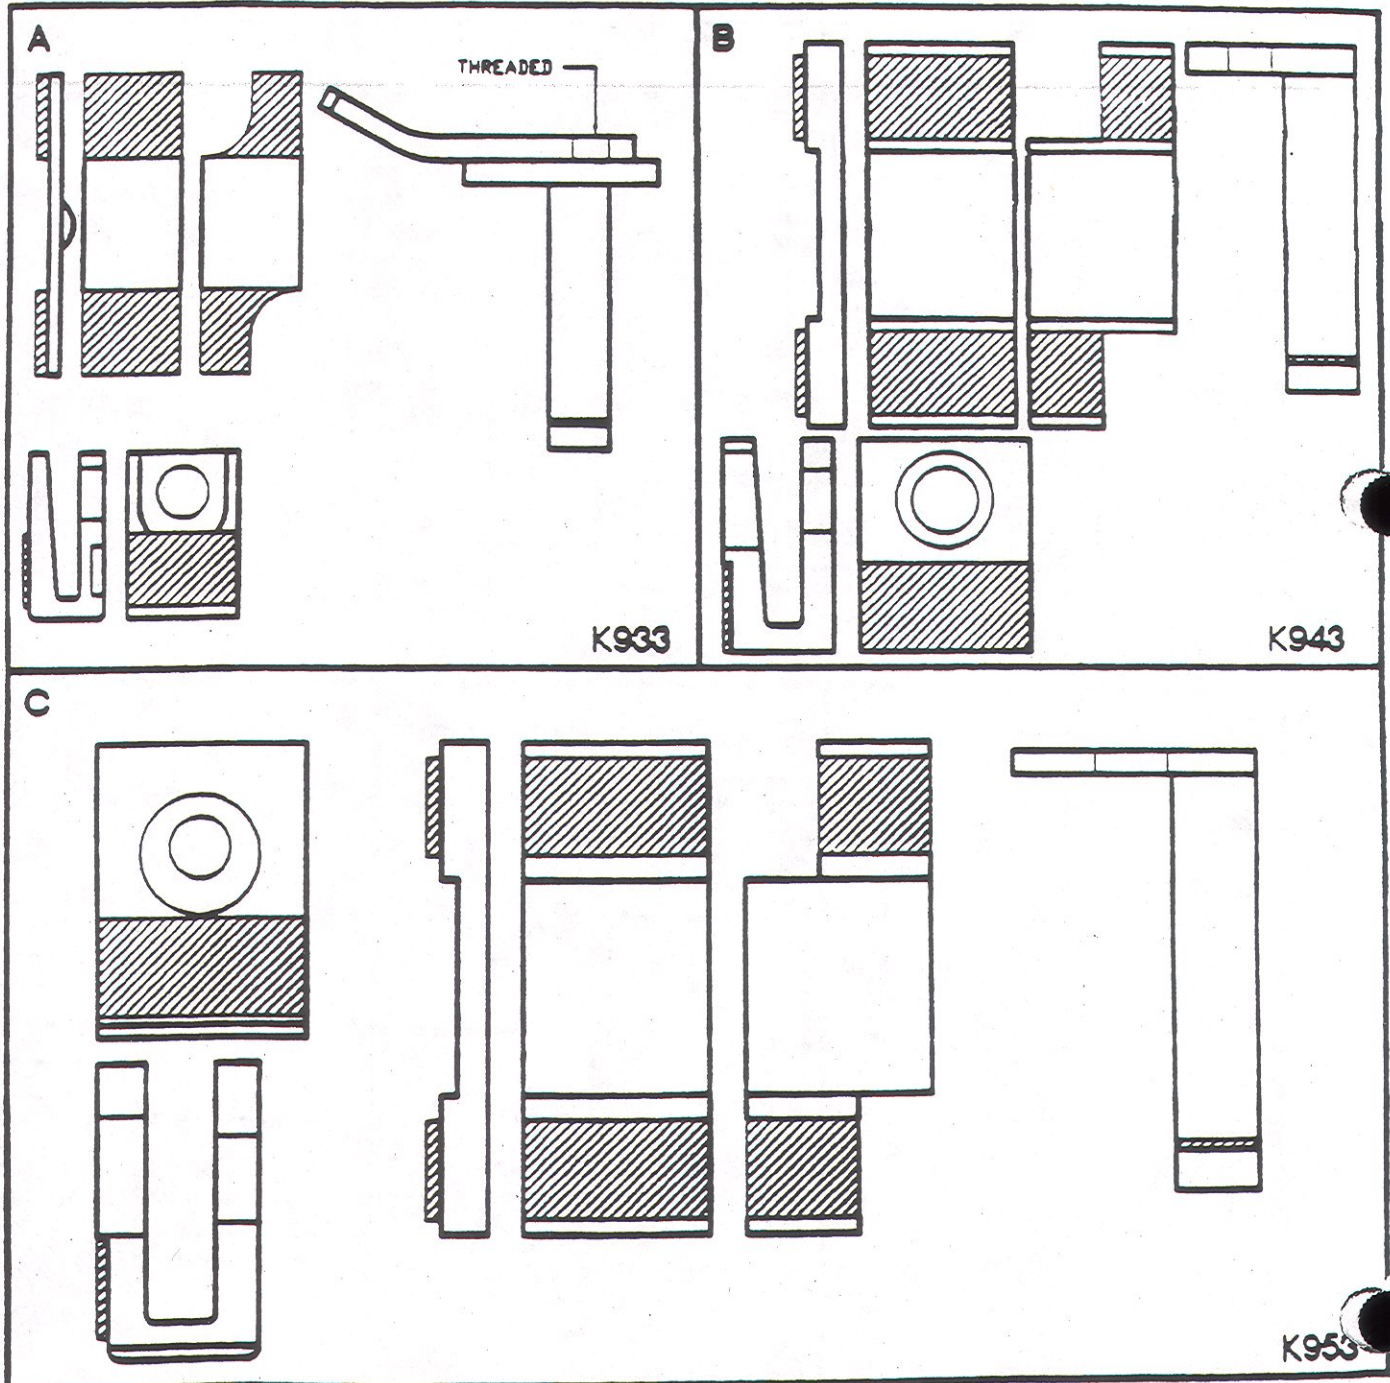

ASEA BROWN BOVERI

TYPE EFLG - DRIVE CONTACTORS

AMPS	REF.	DESCRIPTION	HOYT#	3-POLE KITS
110	A	EFLG 80 CK	K933	2 NO-1 NC
180	B	EFLG 160 CK	K943	2 NO-1 NC
280	C	EFLG 280 CK	K953	2 NO-1 NC

NOTE: ALL NECESSARY HARDWARE PACKAGED WITH KIT.