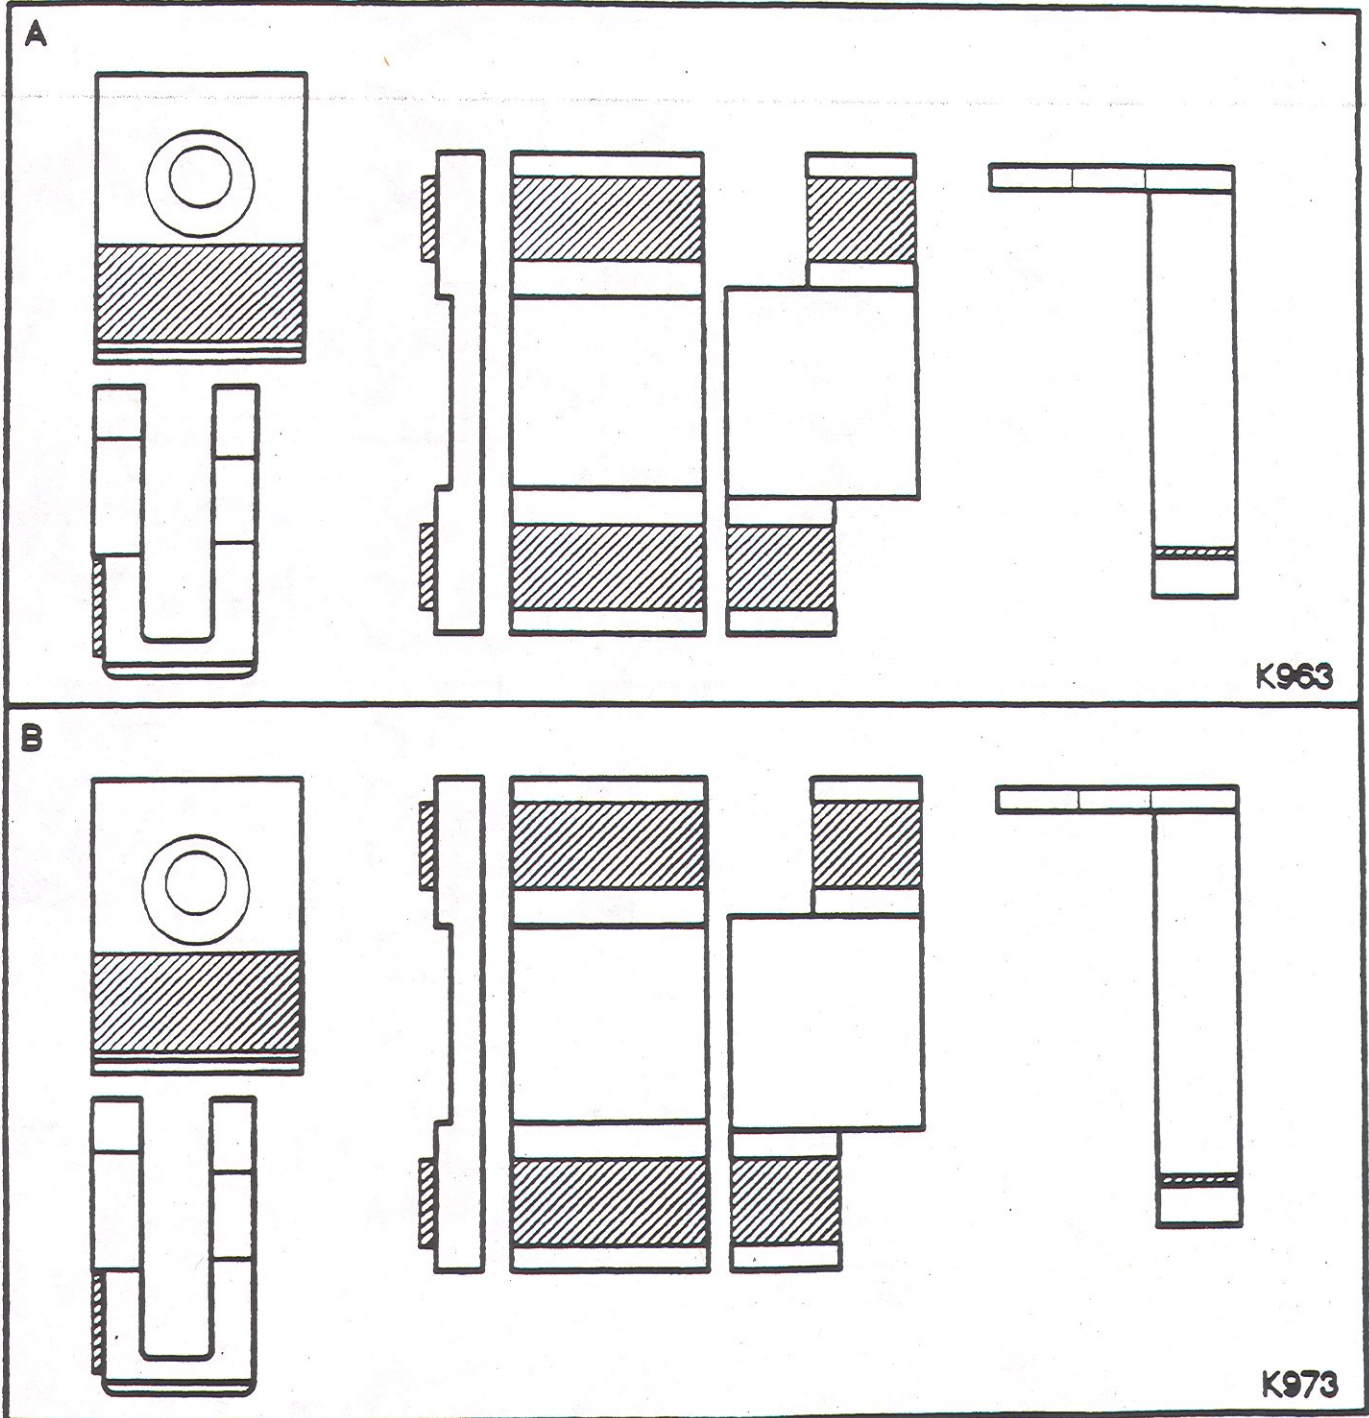

ASEA BROWN BOVERI

TYPE EFLG - DRIVE CONTACTORS				
AMPS	REF.	DESCRIPTION	HOYT#	3-POLE KITS
360	A	EFLG 315 CK	K963	2 NO-1 NC
535	B	EFLG 630 CK	K973	2 NO-1 NC

NOTE: ALL NECESSARY HARDWARE PACKAGED WITH KIT.