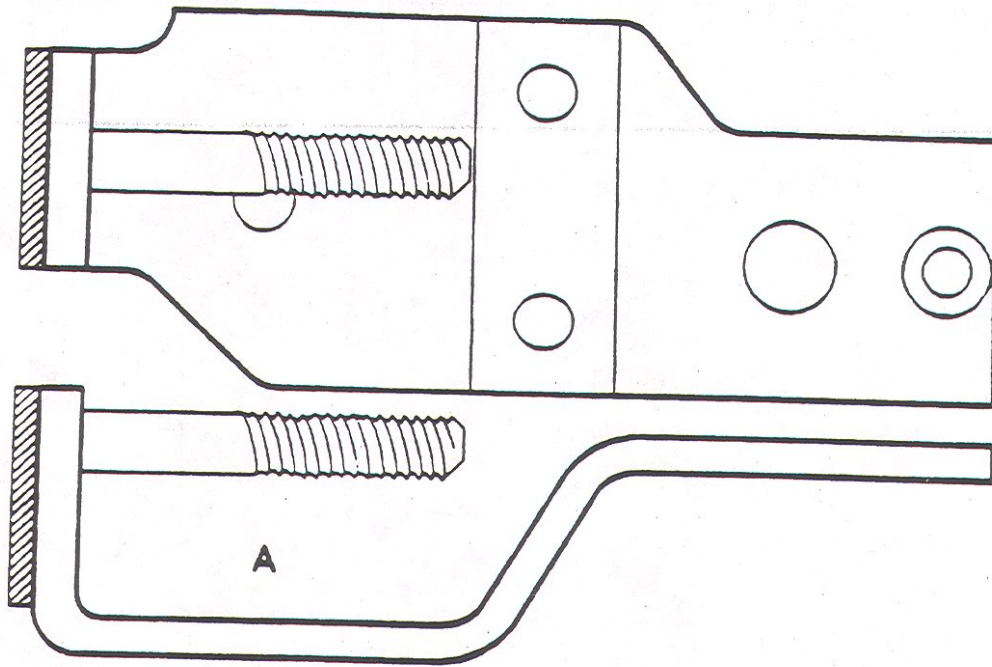

# ALLEN-BRADLEY SERIES A (OLD STYLE)

STATIONARY				MOVABLE		
SIZE	REF.	OEM#	HOYT#	REF.	OEM#	HOYT#
5	A	X-98909	Z154	B	X-104555	Z155

NOTE: ALL NECESSARY HARDWARE PACKAGED WITH KIT

SIZE 5

HOYT REPLACEMENT CONTACTS