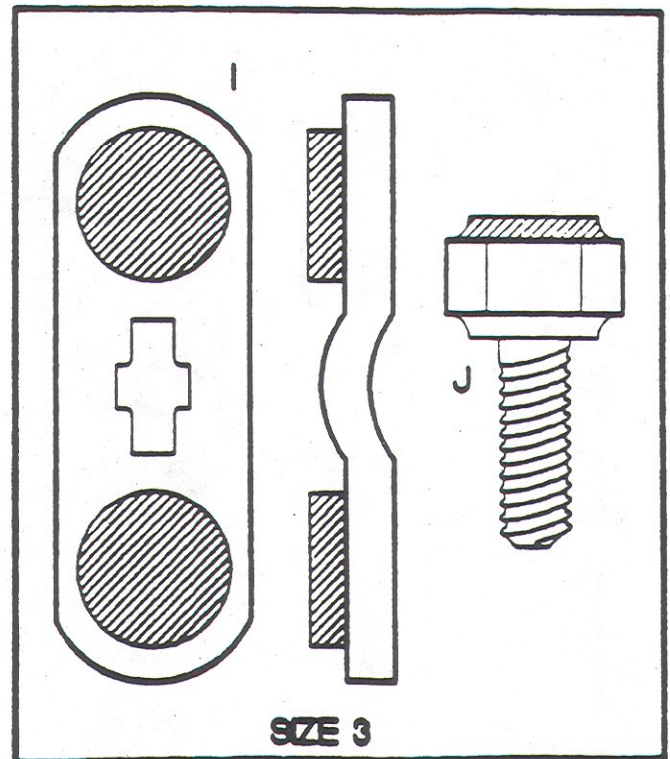

ALLEN-BRADLEY SERIES A (OLD STYLE)

STATIONARY				MOVABLE		
SIZE	REF.	OEM#	HOYT#	REF.	OEM#	HOYT#
0	B	X-33977	Z850	A	X-33553	Z851
0	C	X-35162	Z855			
1-1P	E	X-33519	Z853	D	X-33552	Z852
1-1P	F	X-35163	Z854			
2	H	X-36702	Z149	G	X-36670	Z148
3	J	X-36703	Z150	I	X-36671	Z151

NOTE: ALL NECESSARY HARDWARE PACKAGED WITH KIT.

HOYT REPLACEMENT CONTACTS