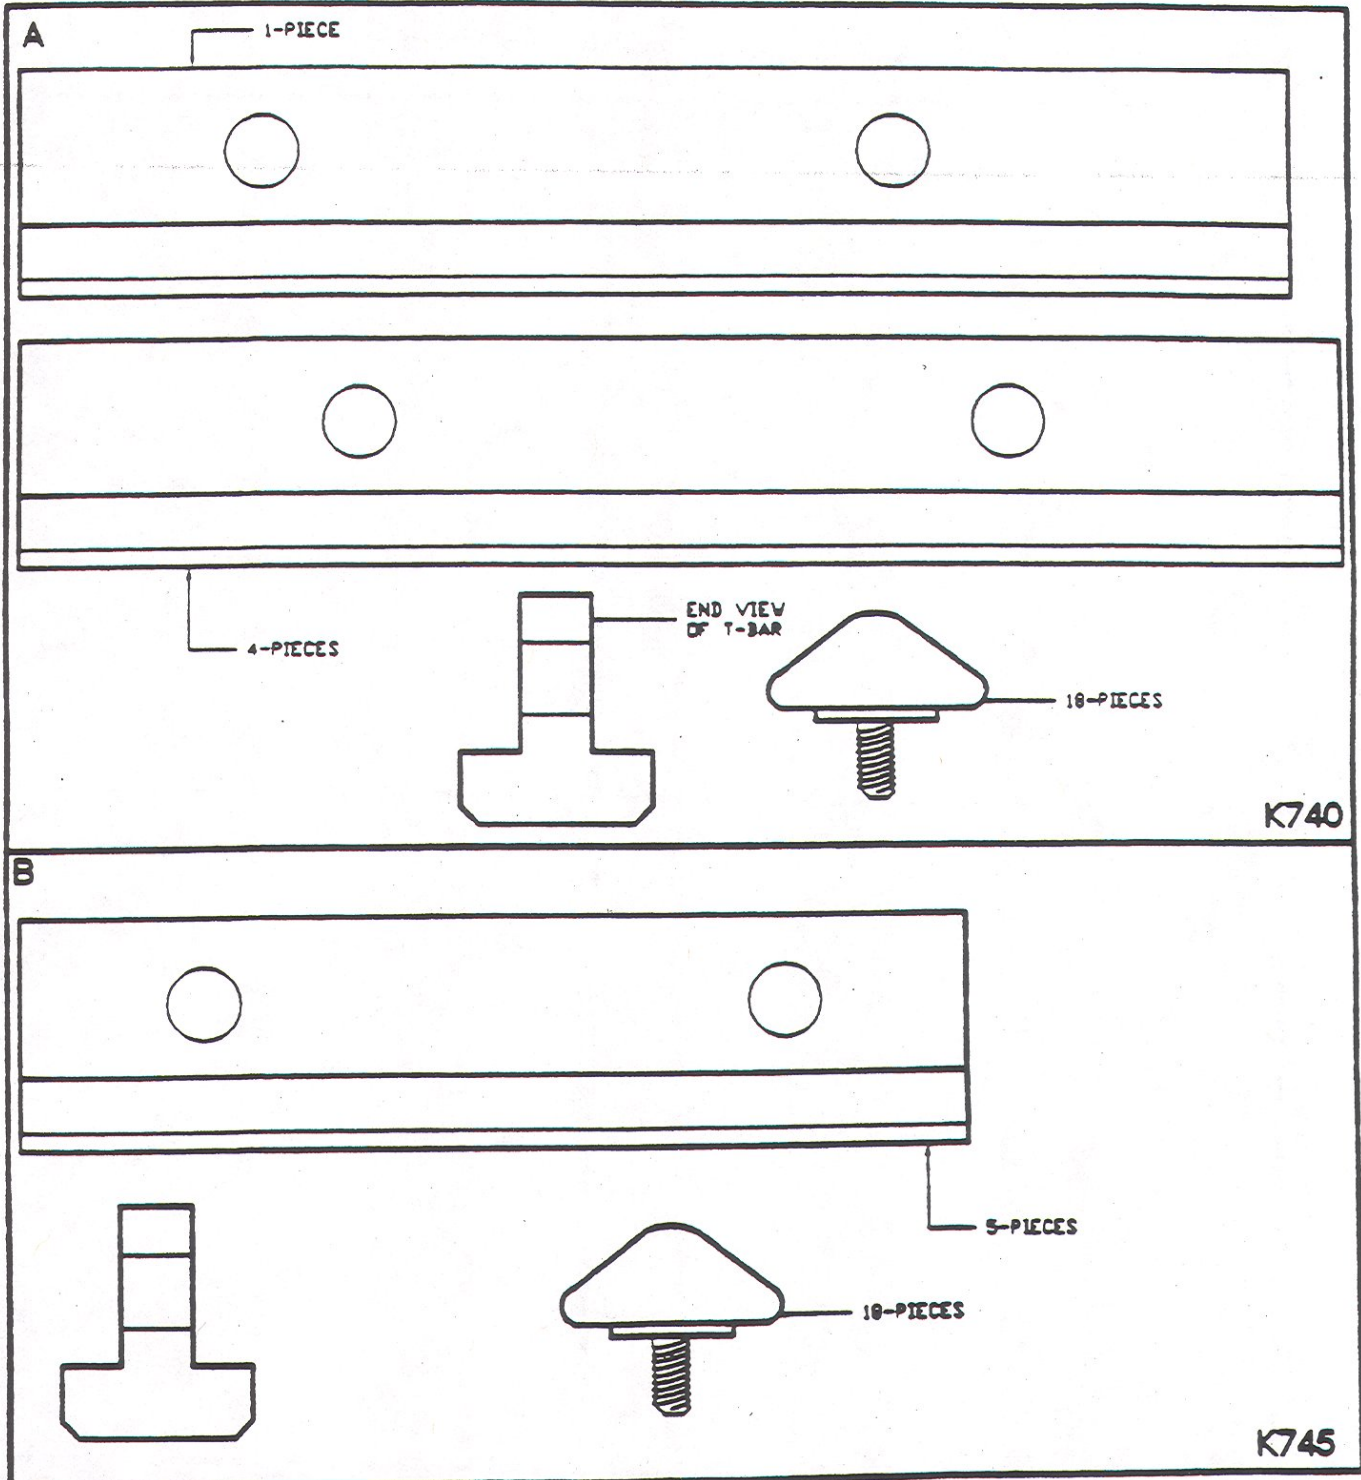

CUTLER HAMMER

SERIES 9141

SIZE	REF.	OEM#	HOYT#
5	A	6-203-3	K740
4	B	6-203-2	K745

NOTE: ALL NECESSARY HARDWARE PACKAGED WITH KIT

HOYT REPLACEMENT CONTACTS