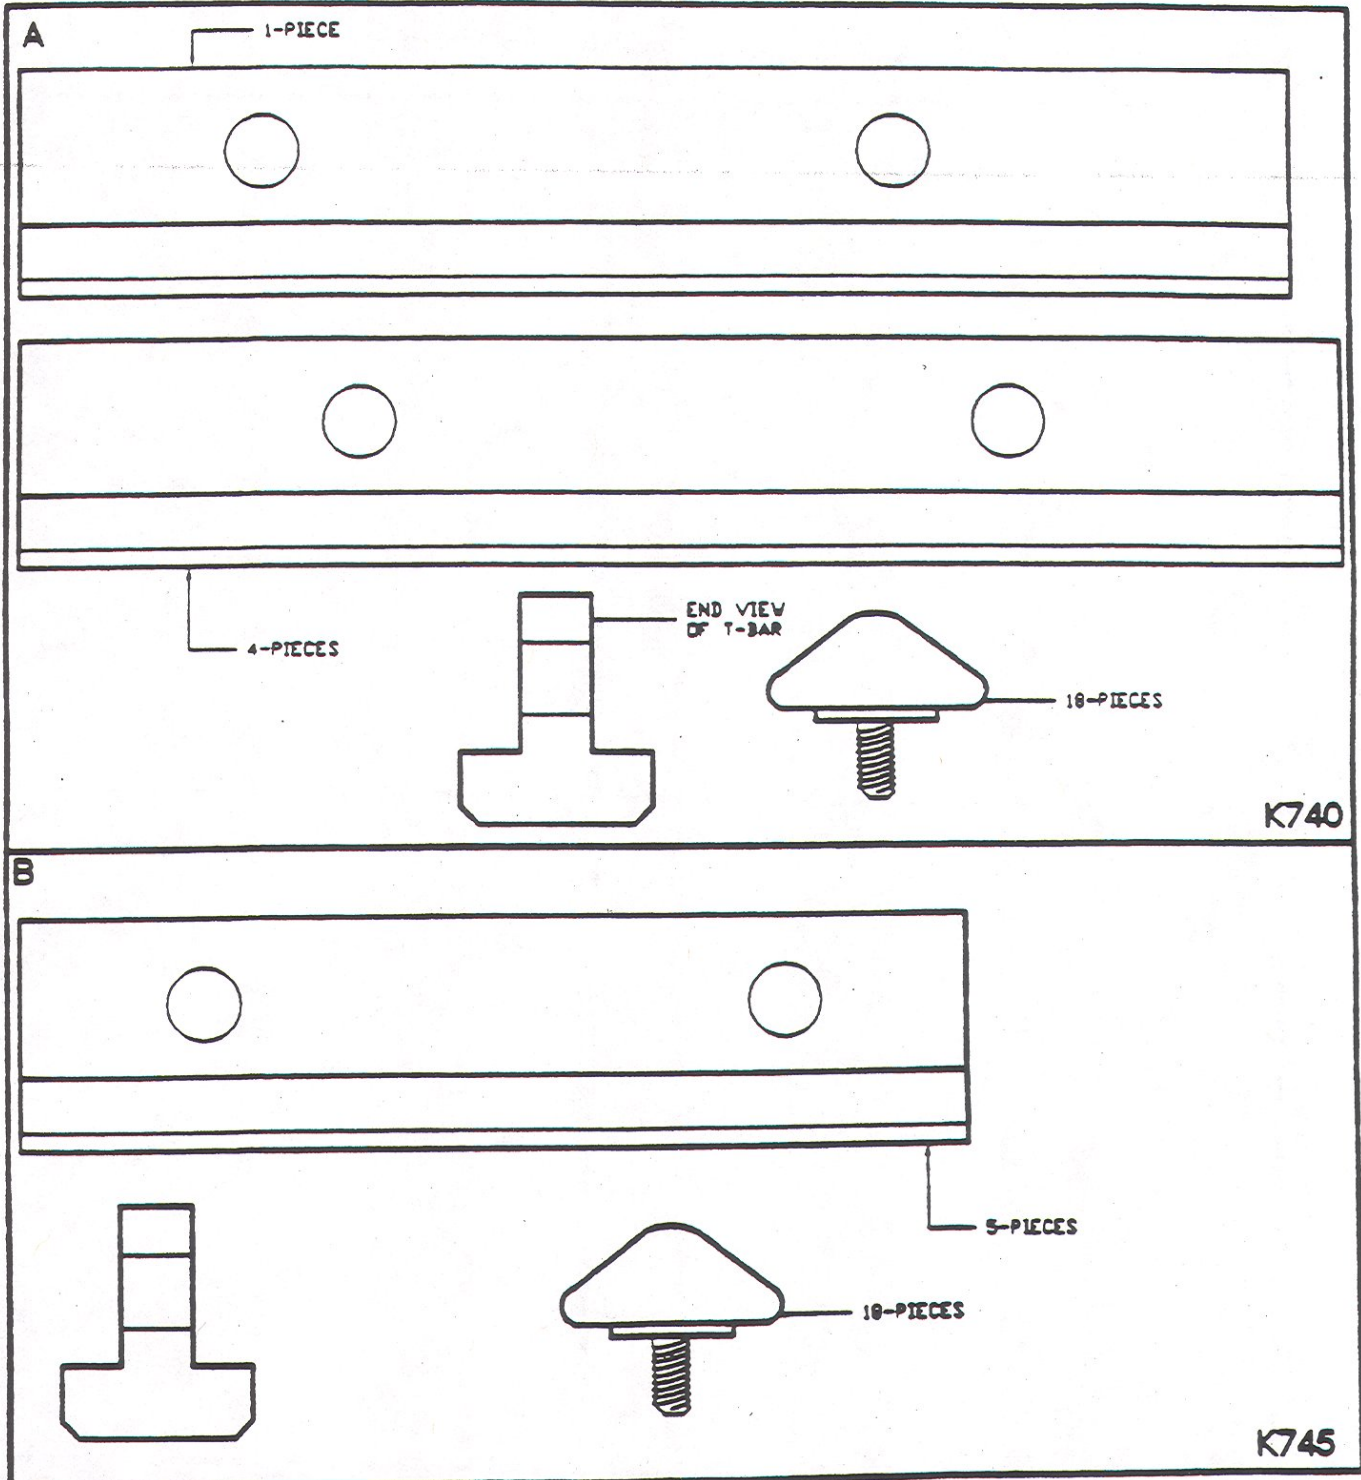

CUTLER HAMMER

SERIES 9141

| SIZE | REF. | OEM# | HOYT# |
|------|------|---------|-------|
| 5 | A | 6-203-3 | K740 |
| 4 | B | 6-203-2 | K745 |

NOTE: ALL NECESSARY HARDWARE PACKAGED WITH KIT

HOYT REPLACEMENT CONTACTS