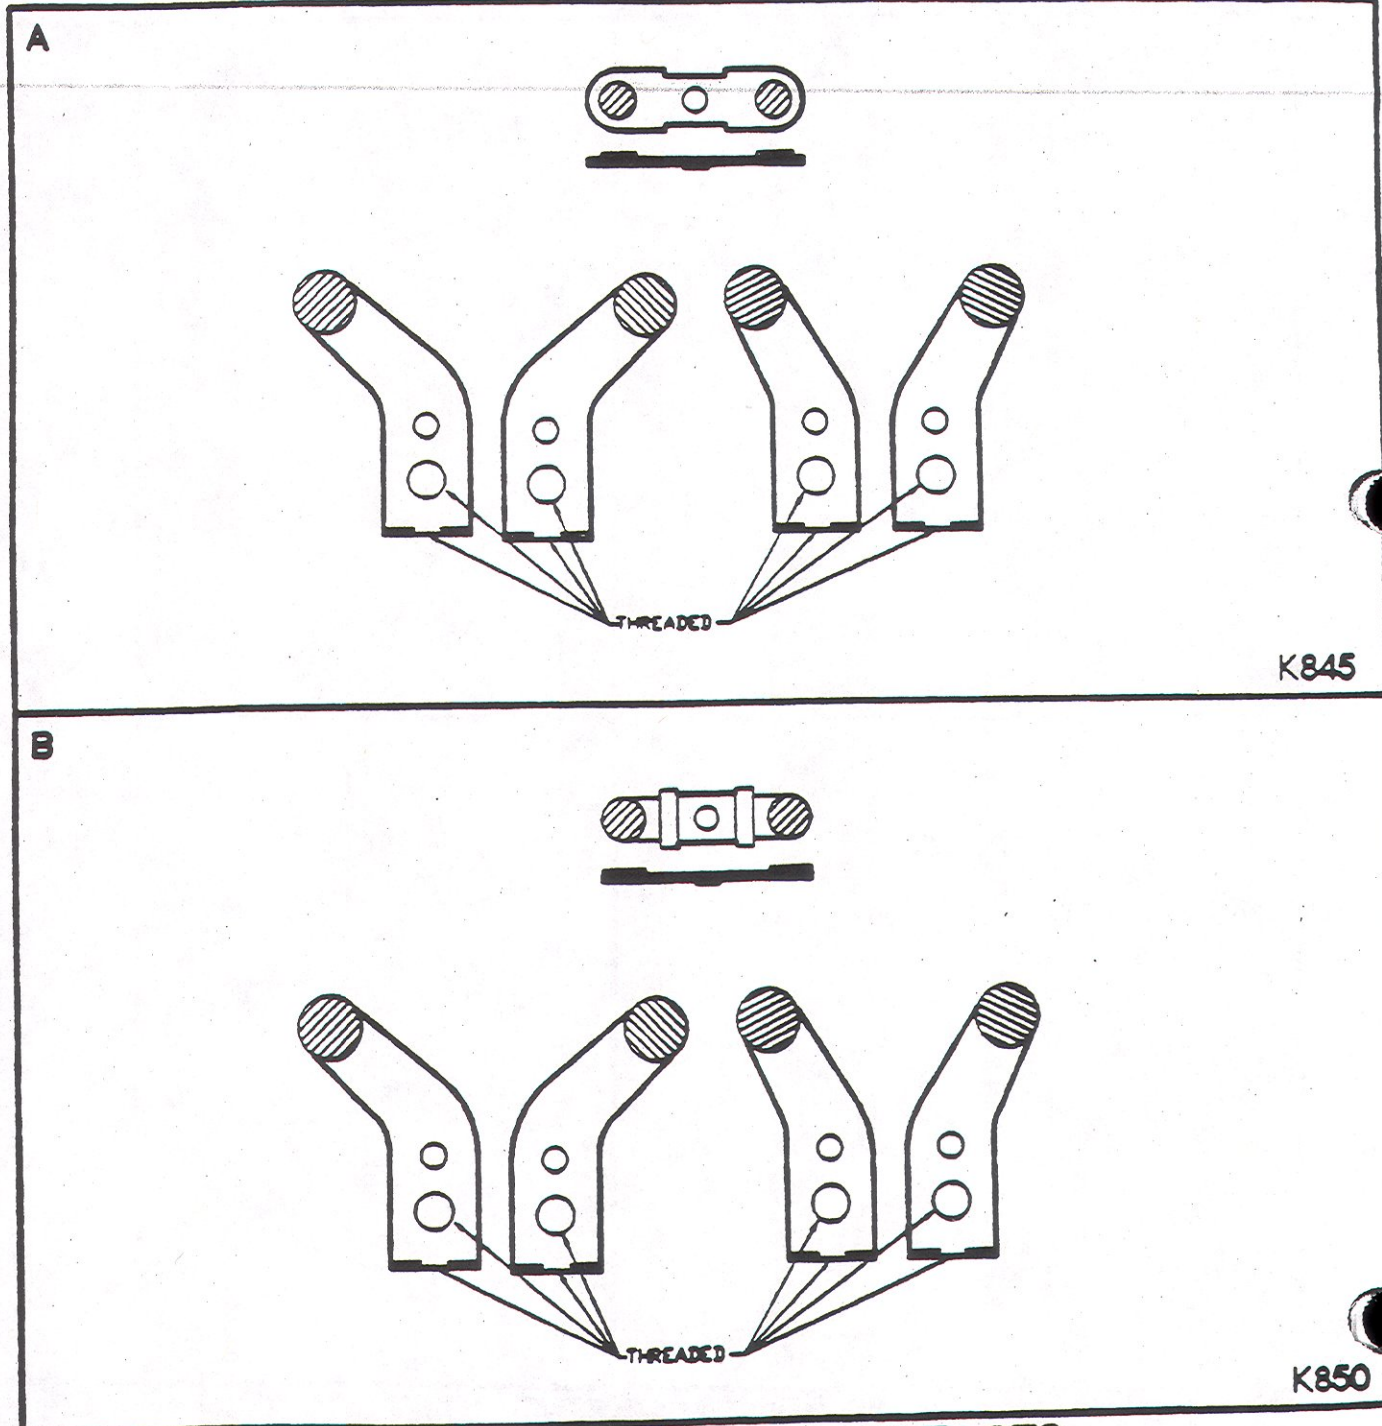

FEDERAL PACIFIC

CLASS 5480			
SIZE	REF.	OEM#	HOYT#
00	A	5480CR50A	K845
0	B	5480CR50	K850

NOTE: ALL NECESSARY HARDWARE PACKAGED WITH KIT

HOYT REPLACEMENT CONTACTS