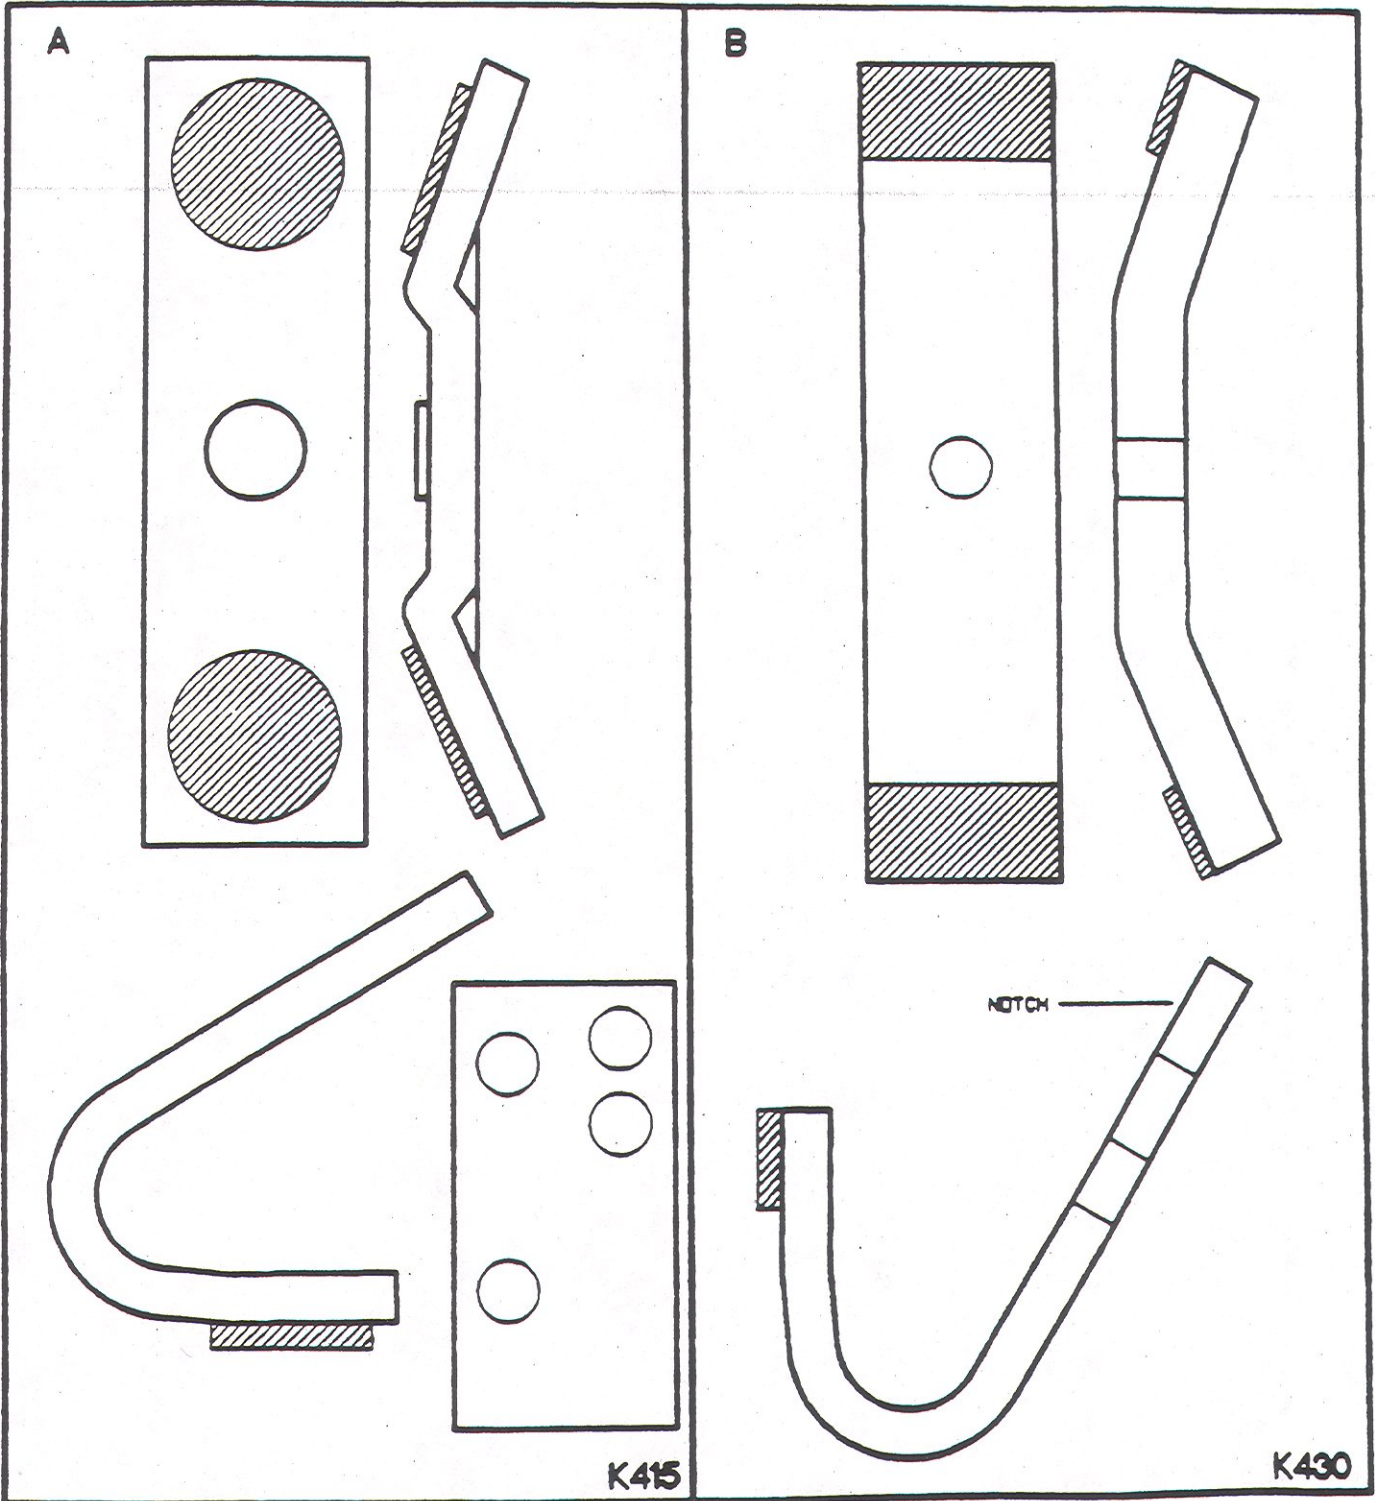

GENERAL ELECTRIC

100, 200, 300-LINE

SIZE	REF.	OEM#	HOYT#
5	A	55-154607G002/041	K415
6	B	232A6724G006/009	K430

NOTE: ALL NECESSARY HARDWARE PACKAGED WITH KIT.

HOYT REPLACEMENT CONTACTS