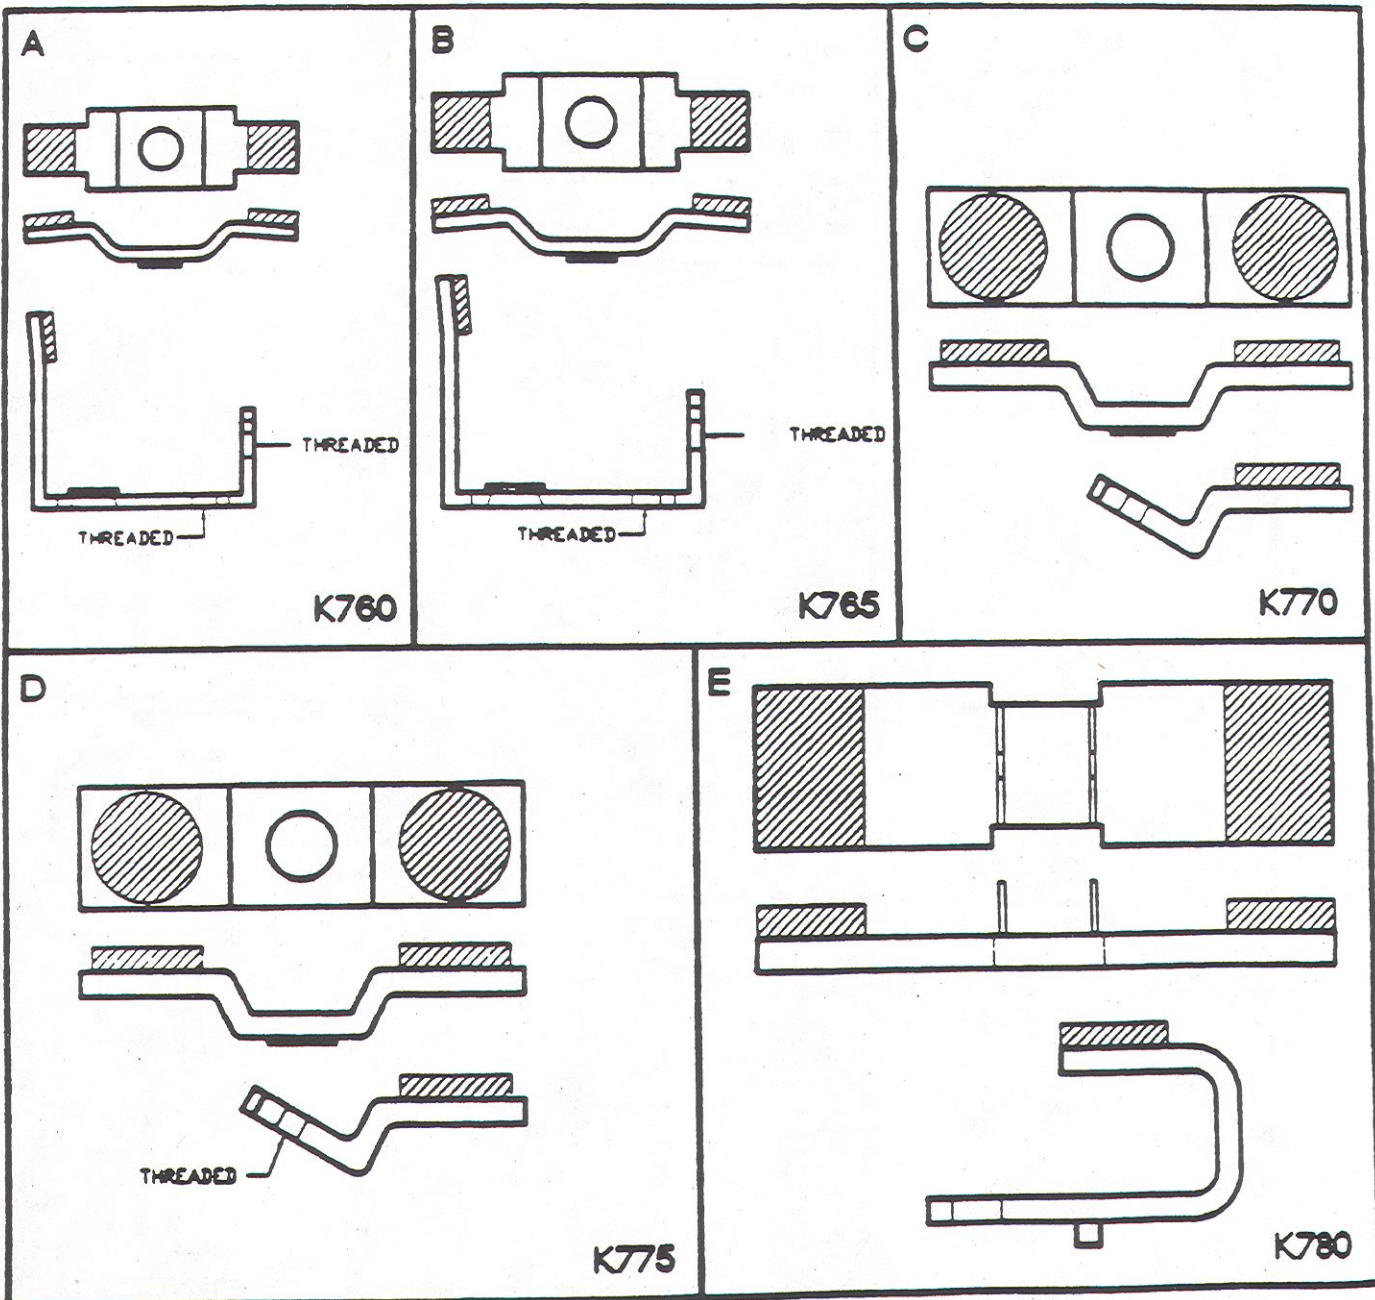

JOSLYN - CLARK

TYPE KTM			
SIZE	REF.	DESCRIPTION	HOYT#
00.0,1	A	KTM-31-1	K760
1 P,2	B	KTM-32-1	K765
3	C	KTM-33-1	K770
4	D	KTM-34-1	K775
5	E	KTM-35-1	K780

NOTE: ALL NECESSARY HARDWARE PACKAGED WITH KIT.

HOYT REPLACEMENT CONTACTS