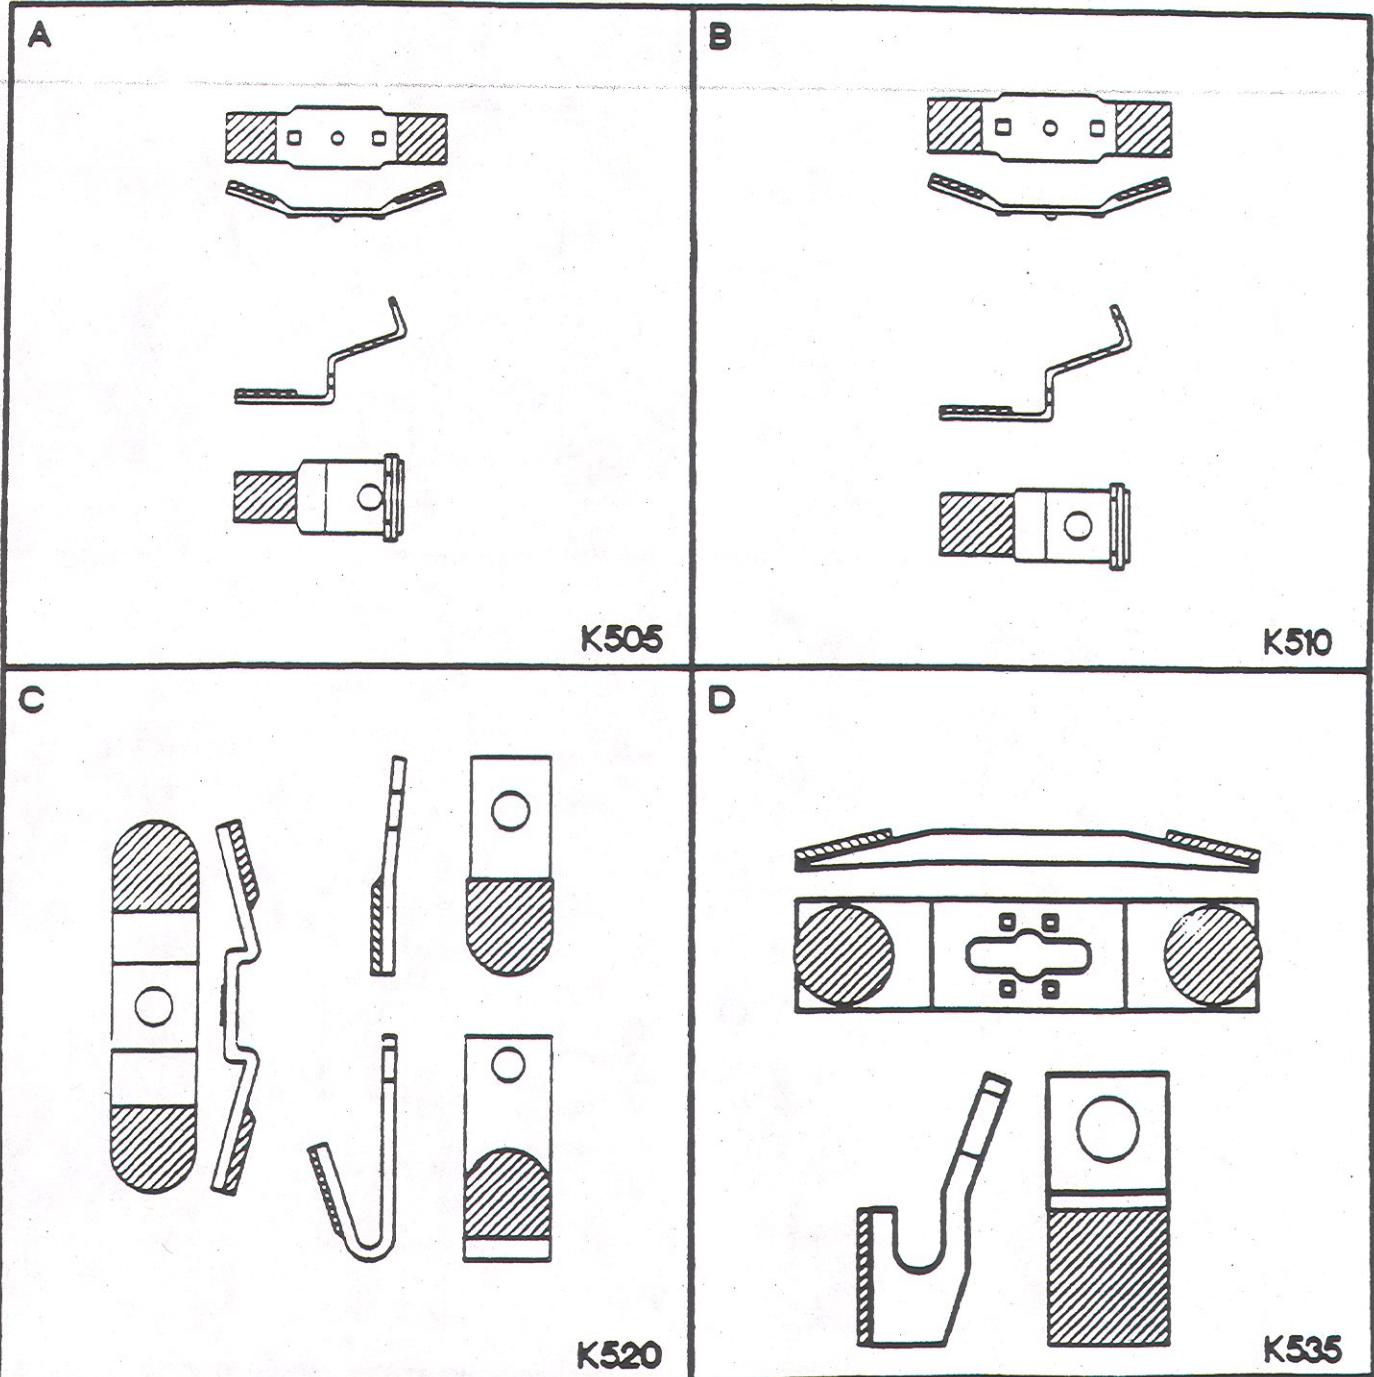

SQUARE "D"

CLASS 9998 SL SERIES

SIZE	REF.	OEM#	HOYT#
0	A	SL2	K505
1-P	B	SL3	K510
2	C	SL4	K520
3	D	SL7	K535

NOTE: ALL NECESSARY HARDWARE PACKAGED WITH KIT.

HOYT REPLACEMENT CONTACTS