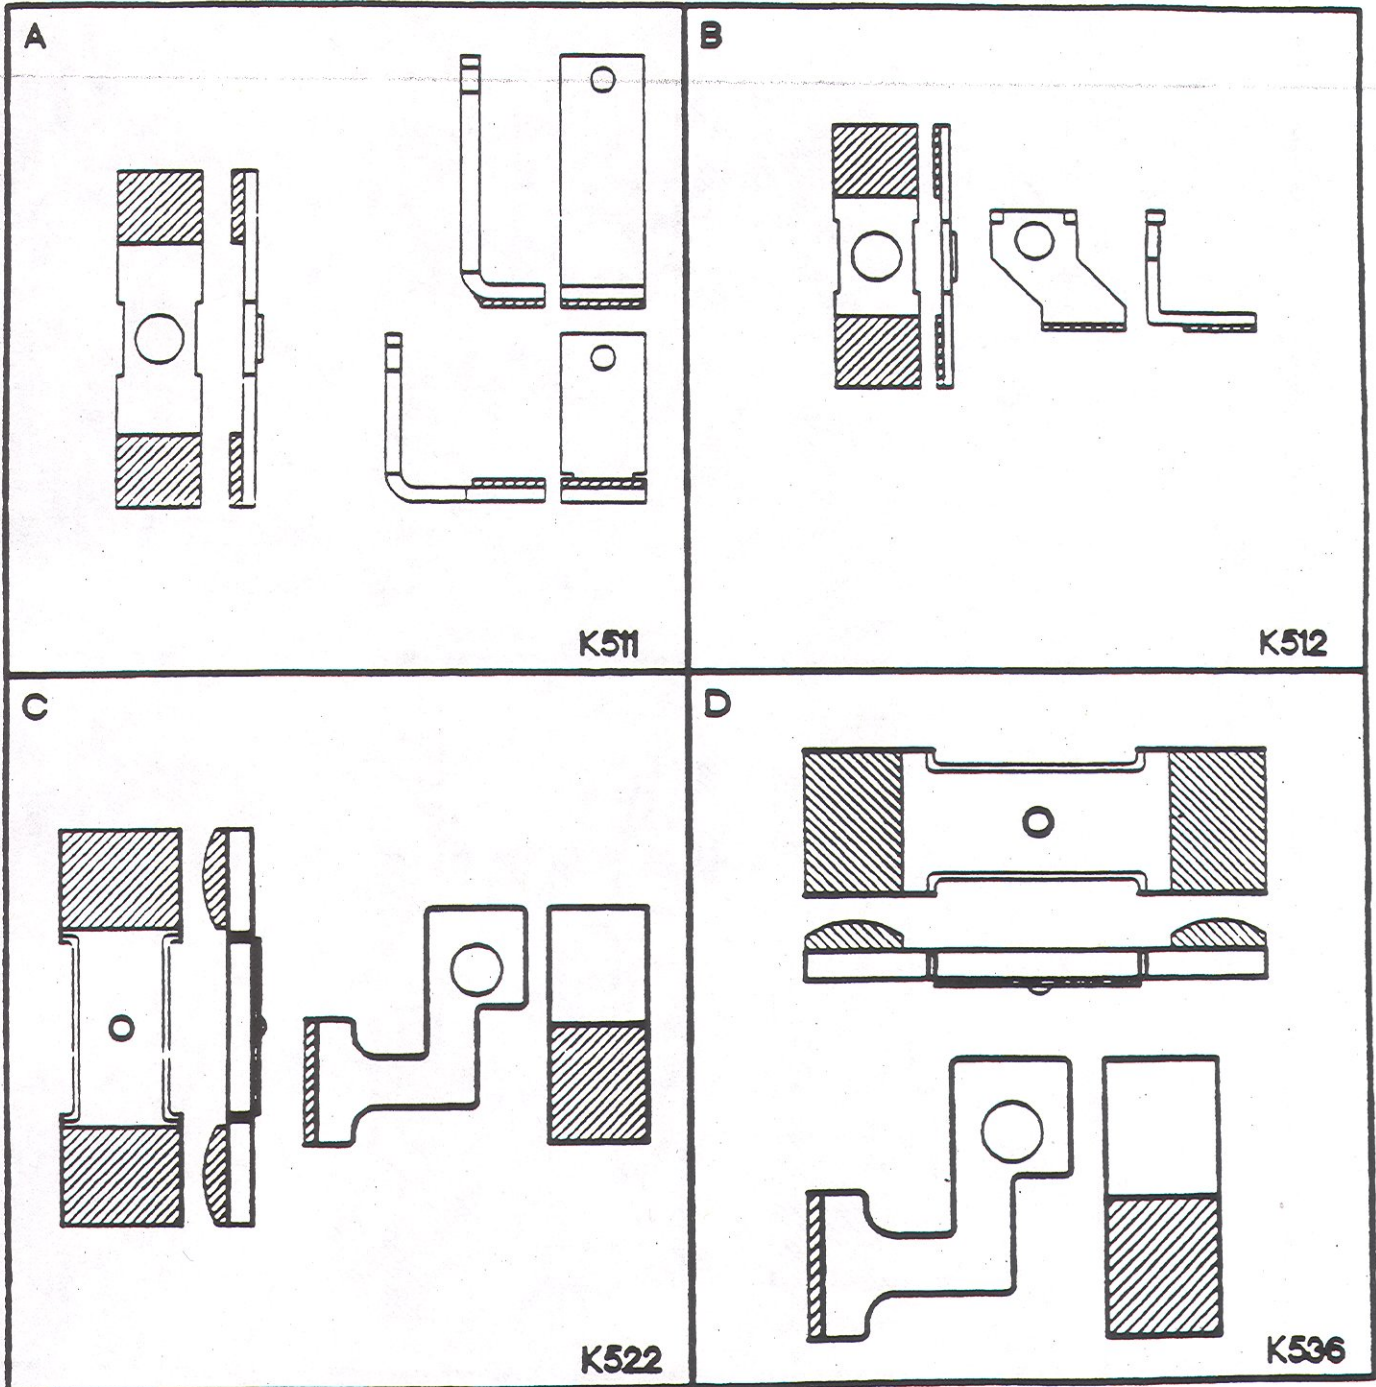

# SQUARE "D"

CLASS 9998 OBSOLETE DESIGN

SIZE	REF.	OEM#	HOYT#
1	A	CA81	K511
1	B	SA81	K512
2	C	TA81	K522
3	D	UA81	K536

NOTE: ALL NECESSARY HARDWARE PACKAGED WITH KIT.