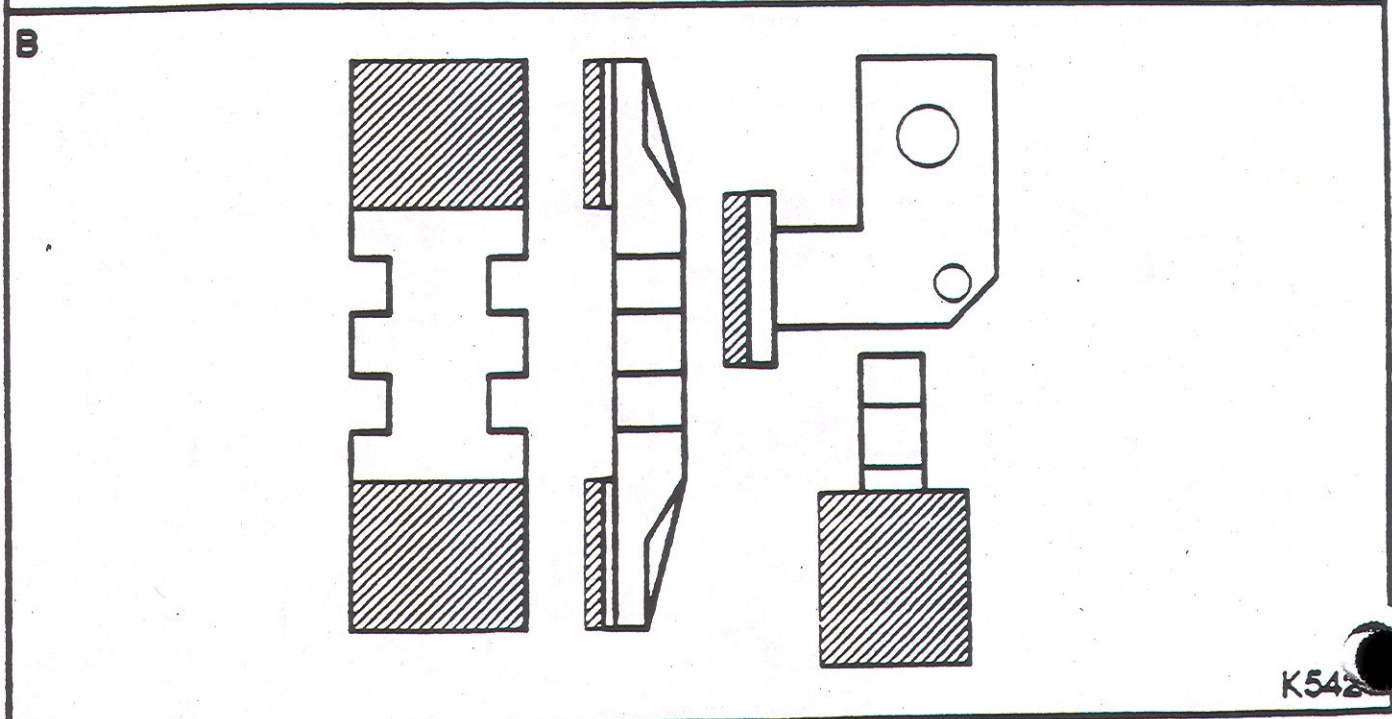

# SQUARE "D"

CLASS 9998 OBSOLETE DESIGN			
SIZE	REF.	OEM#	HOYT#
4	A	FA81	K541
4	B	FA82	K542

NOTE: ALL NECESSARY HARDWARE PACKAGED WITH KIT.