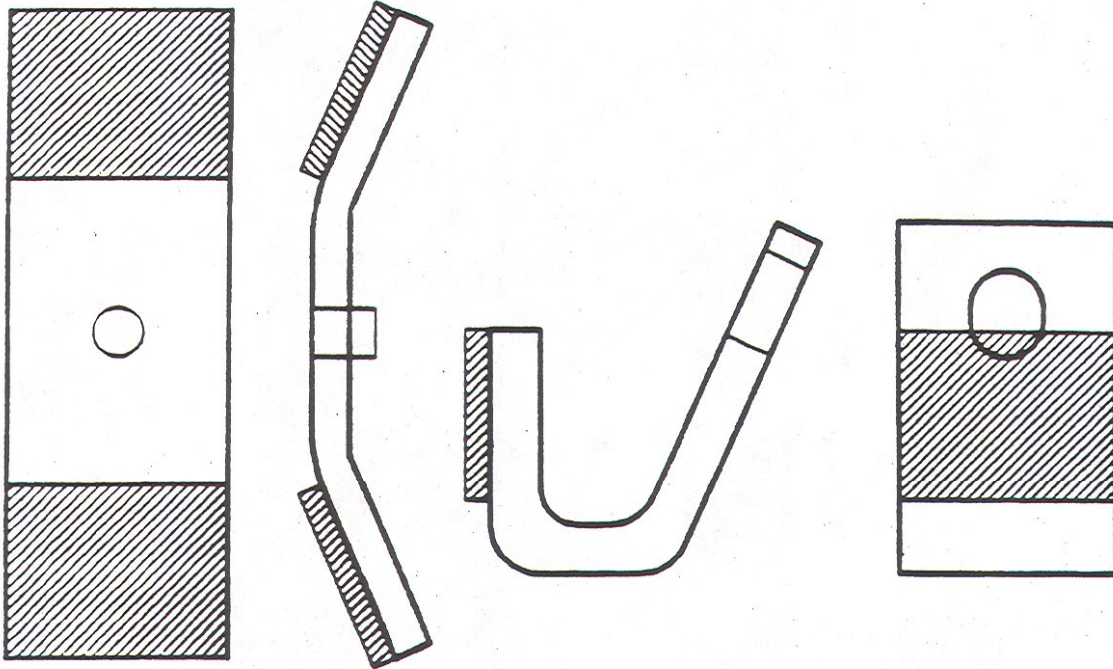

SQUARE "D"

CLASS 9998 OBSOLETE DESIGN

SIZE	REF.	OEM#	HOYT#
5	A	QA81	K551

NOTE ALL NECESSARY HARDWARE PACKAGED WITH KIT.

A

K551

HOYT REPLACEMENT CONTACTS