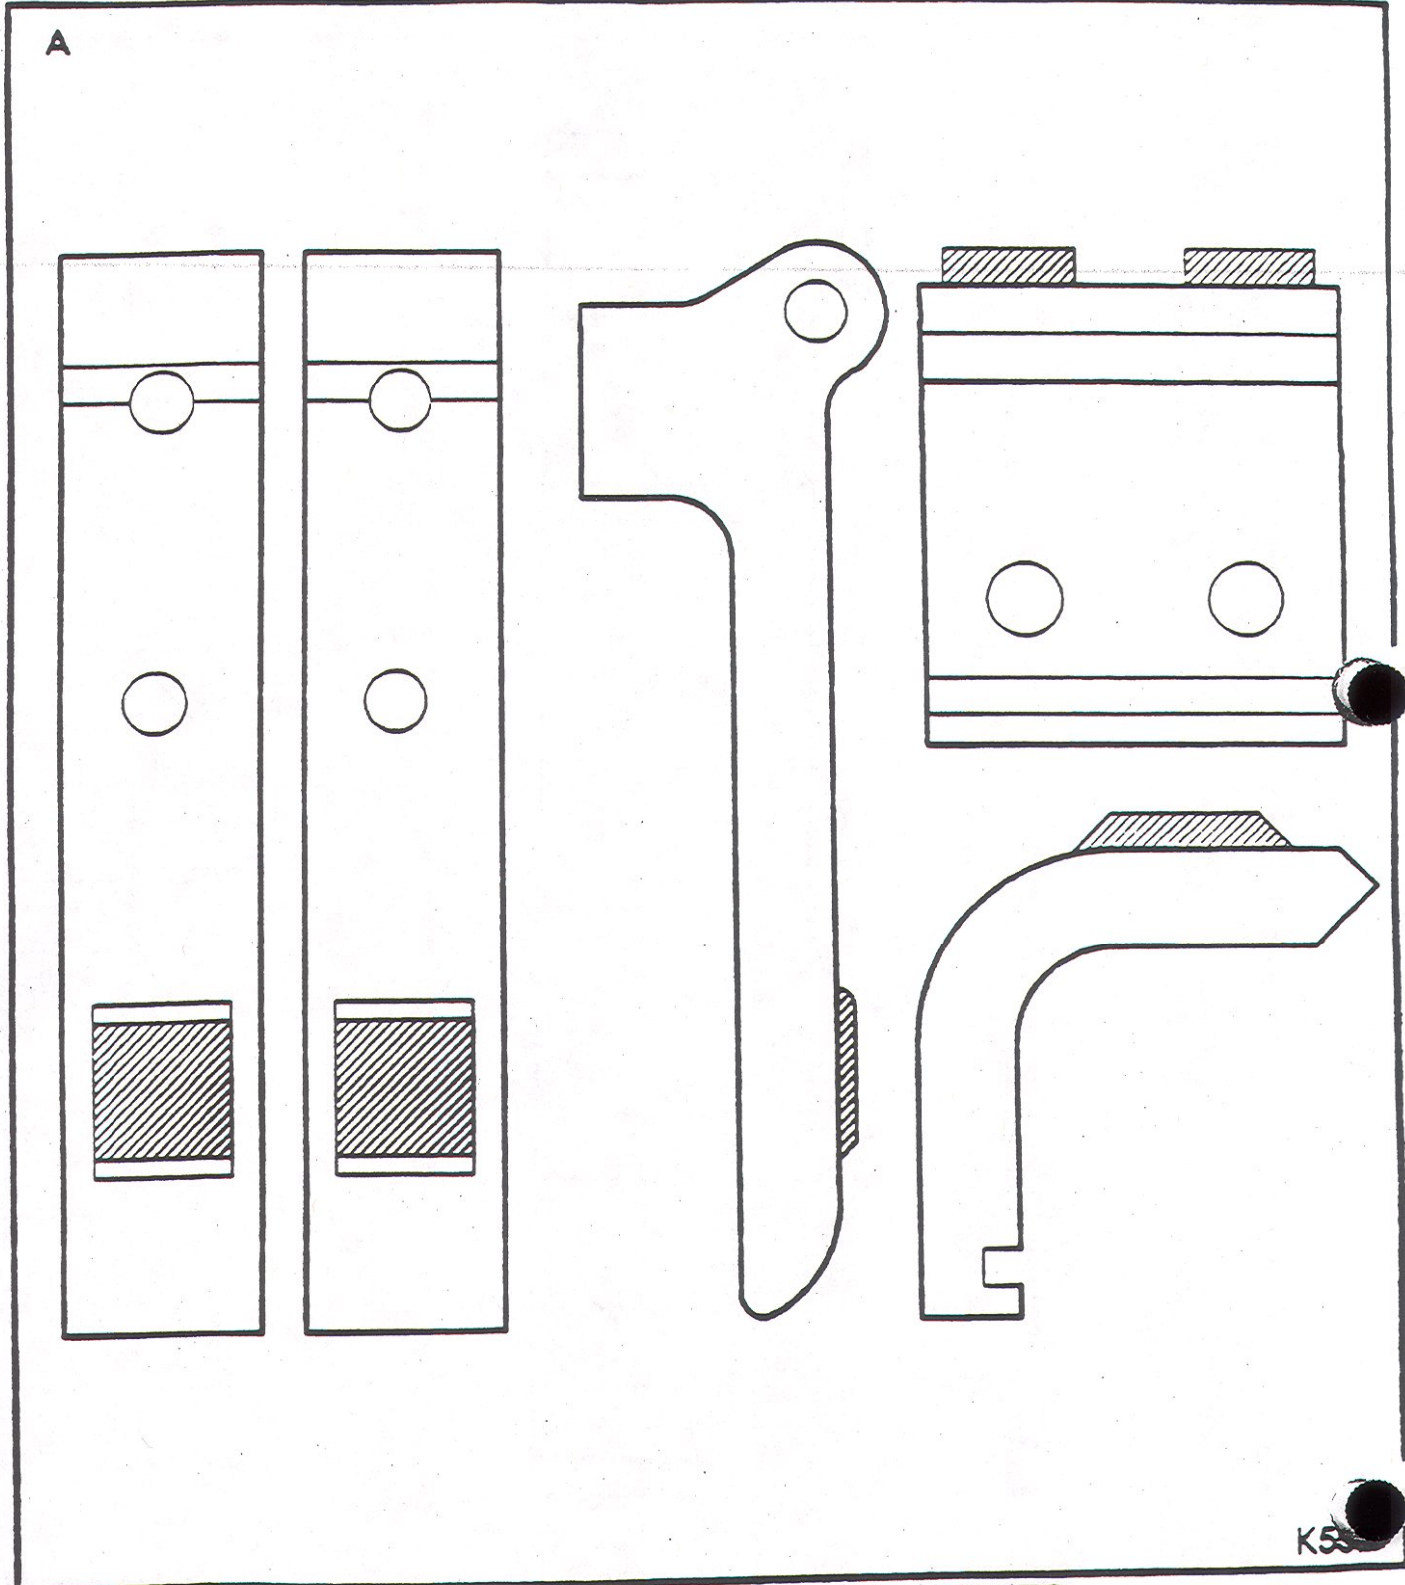

# SQUARE "D"

CLASS 9998 OBSOLETE DESIGN				
SIZE	REF.	OEM#	HOYT#	#POLES
7	A	JA81	K557	3

NOTE ALL NECESSARY HARDWARE PACKAGED WITH KIT.

K557