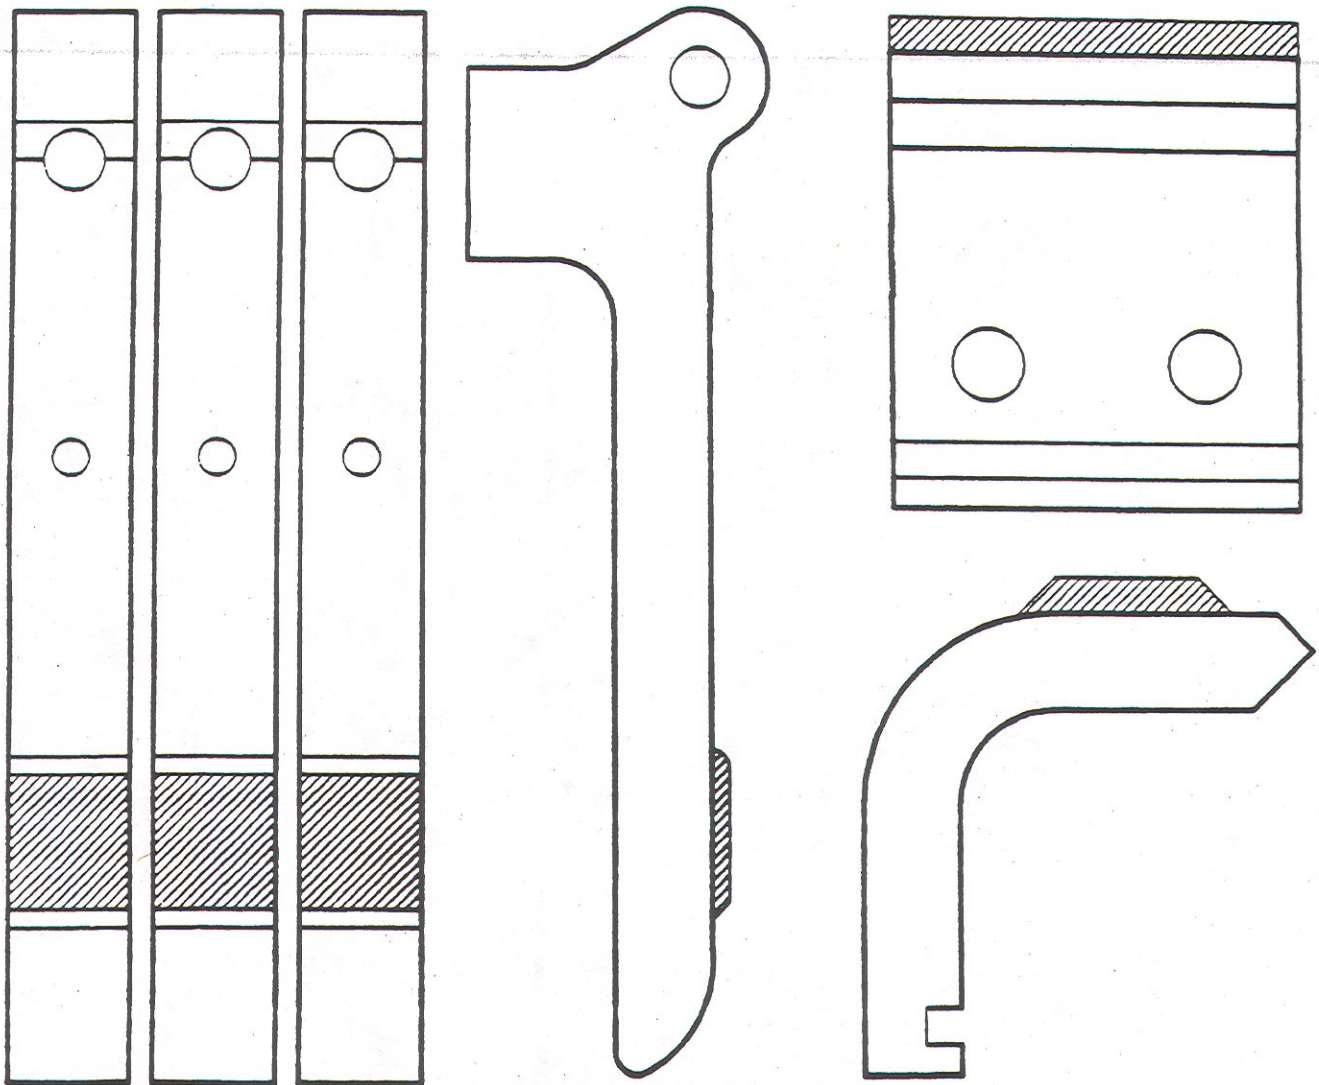

SQUARE "D"

CLASS 9998 OBSOLETE DESIGN				
SIZE	REF.	OEM#	HOYT#	#POLES
8	A	KA81	K558	3

NOTE: ALL NECESSARY HARDWARE PACKAGED WITH KIT.

A

K558

HOYT REPLACEMENT CONTACTS