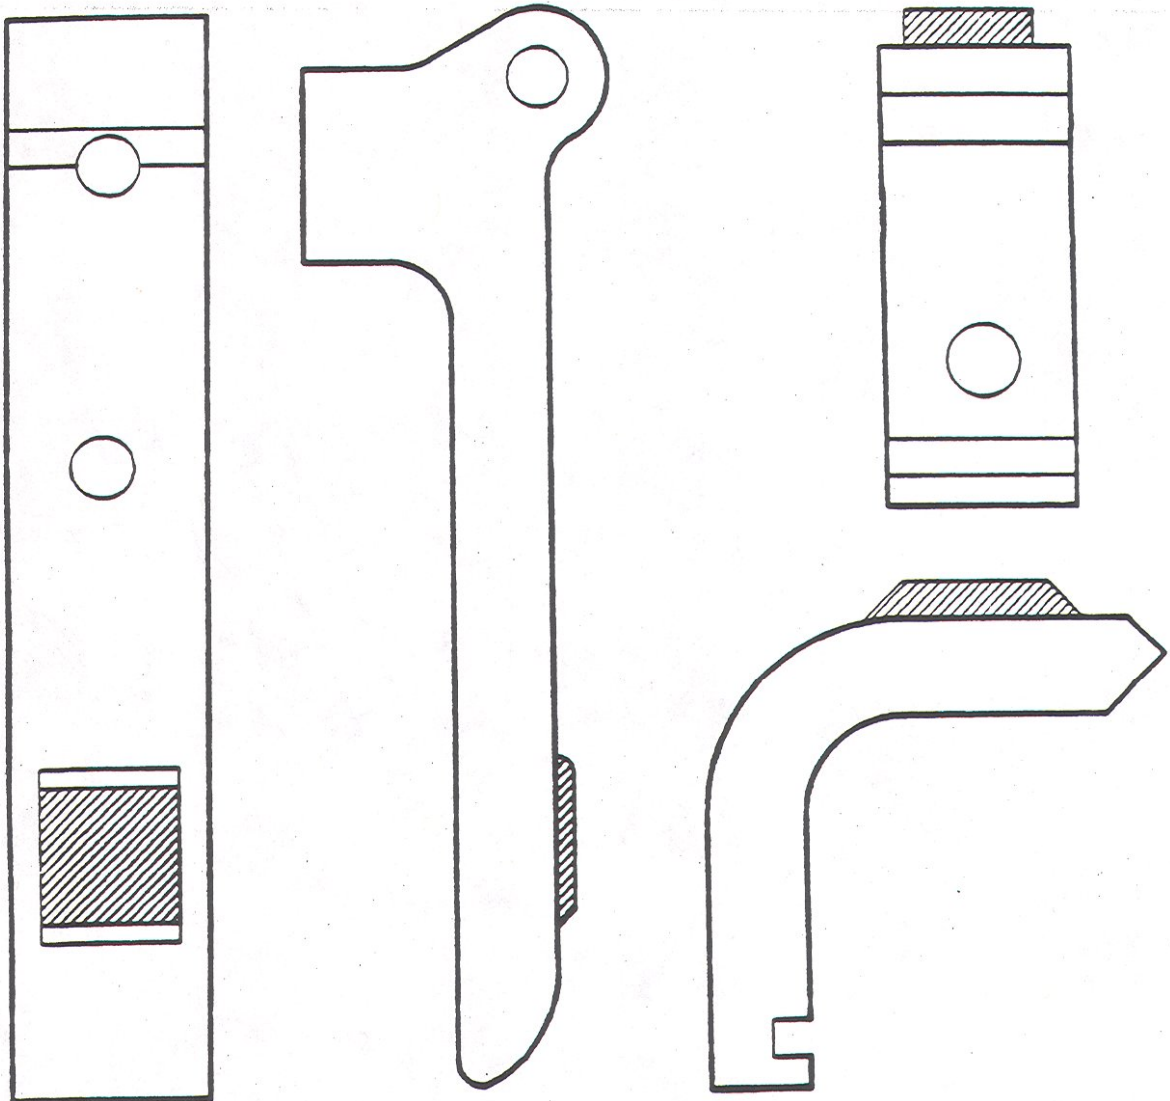

SQUARE "D"

CLASS 9998 OBSOLETE DESIGN

SIZE	REF.	OEM#	HOYT#	#POLES
6	A	HA81	K585	3

NOTE: ALL NECESSARY HARDWARE PACKAGED WITH KIT.

A

K585

HOYT REPLACEMENT CONTACTS

COPYRIGHT © 1987 HOYT CORPORATION