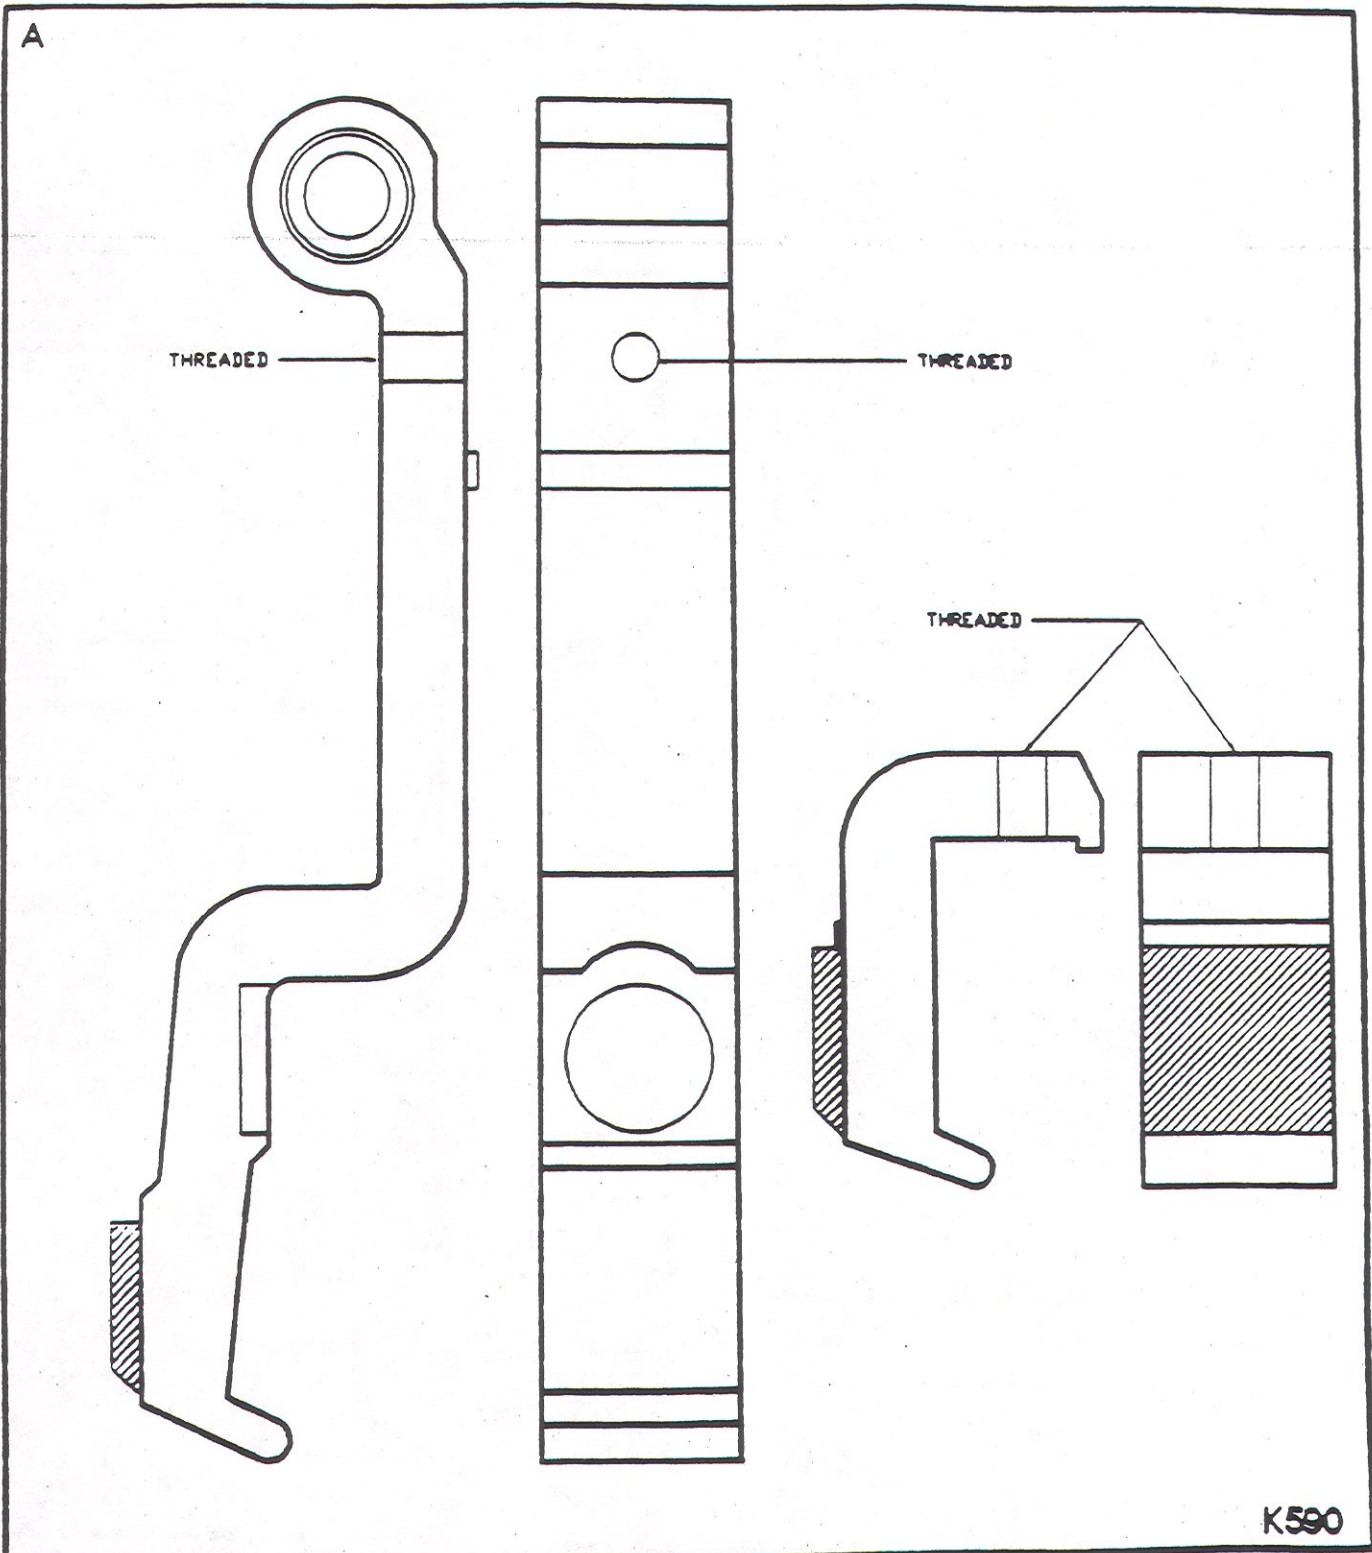

SQUARE "D"

CLASS 9998 OBSOLETE DESIGN

SIZE	REF.	OEM#	HOYT#	#POLES
6	A	HA82	K590	3

NOTE: ALL NECESSARY HARDWARE PACKAGED WITH KIT.

HOYT REPLACEMENT CONTACTS