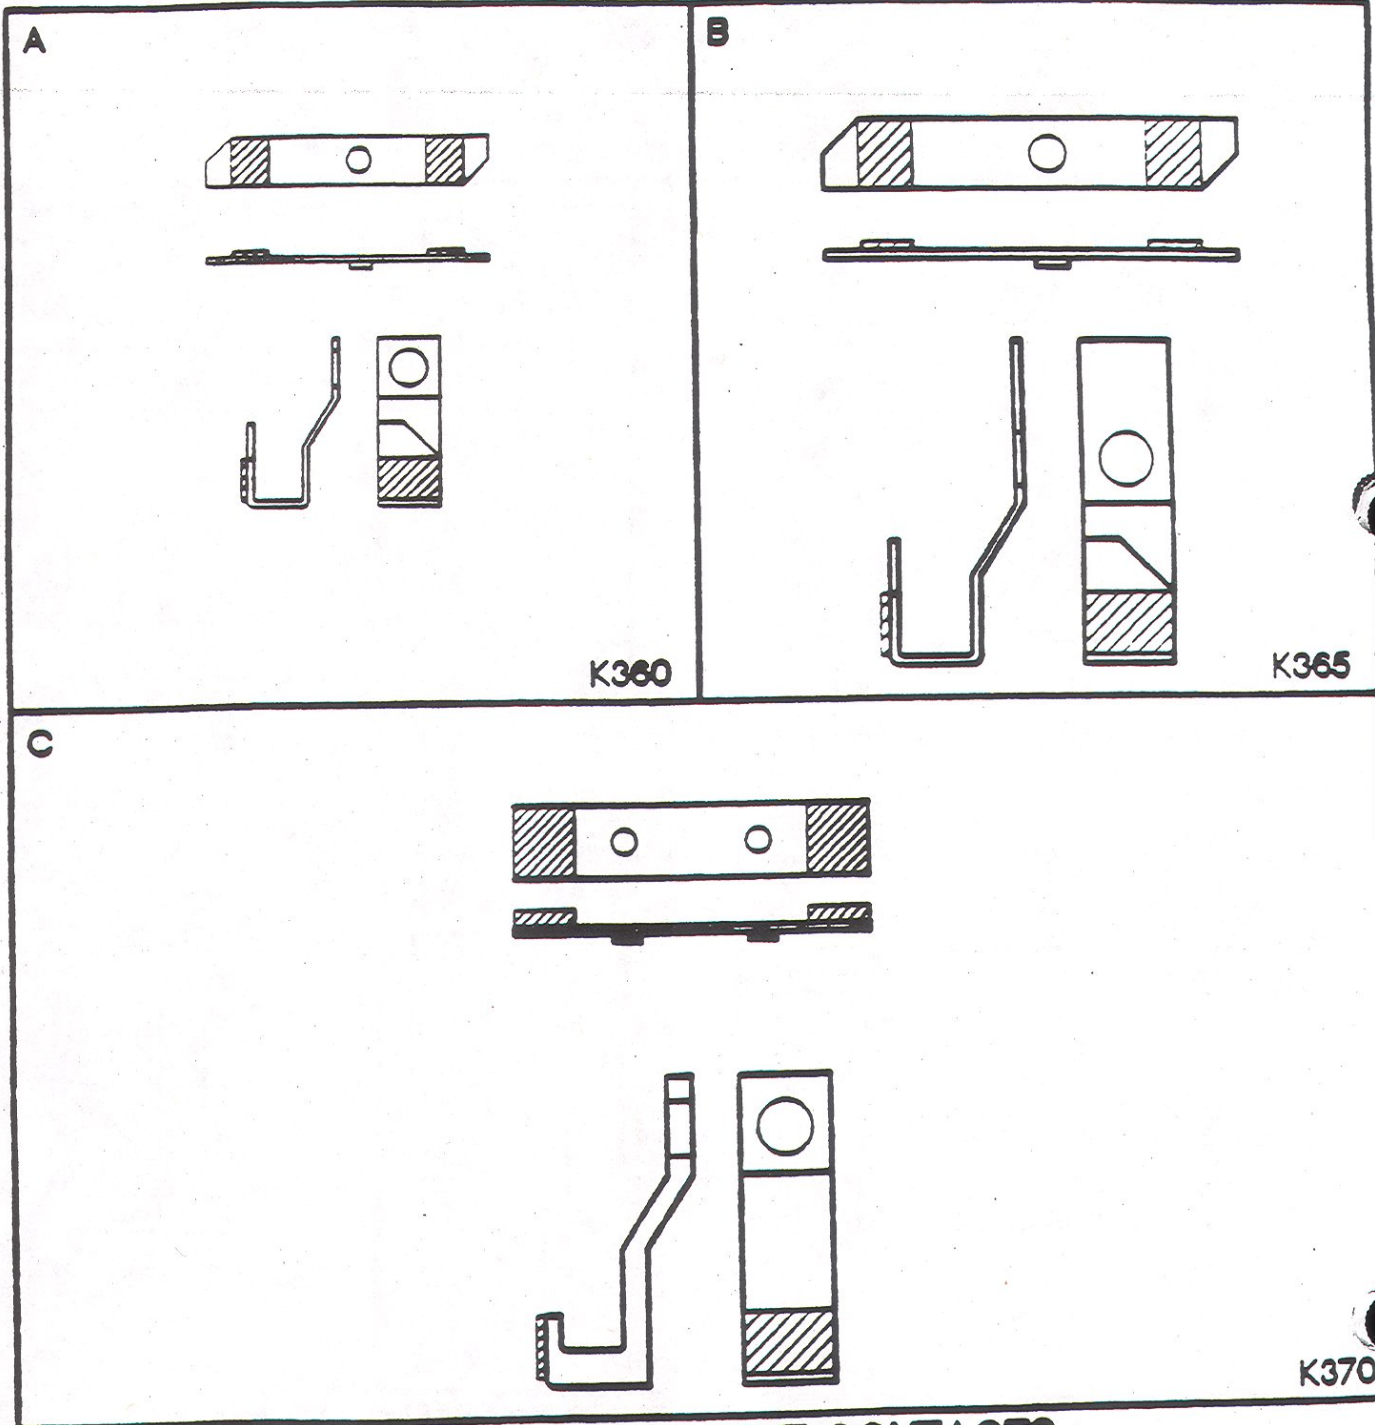

SPRECHER + SCHUH

CA 1 CONTACTORS AND STARTERS				
SIZE	REF.	SERIES	OEM#	HOYT#
2	A	CA1-25	22.110.212-02	K360
2 1/2	B	CA1-40	22.114.212-02	K365
3-3 1/2	C	CA1-55/60	22.104.212-04	K370

NOTE: ALL NECESSARY HARDWARE PACKAGED WITH KIT.