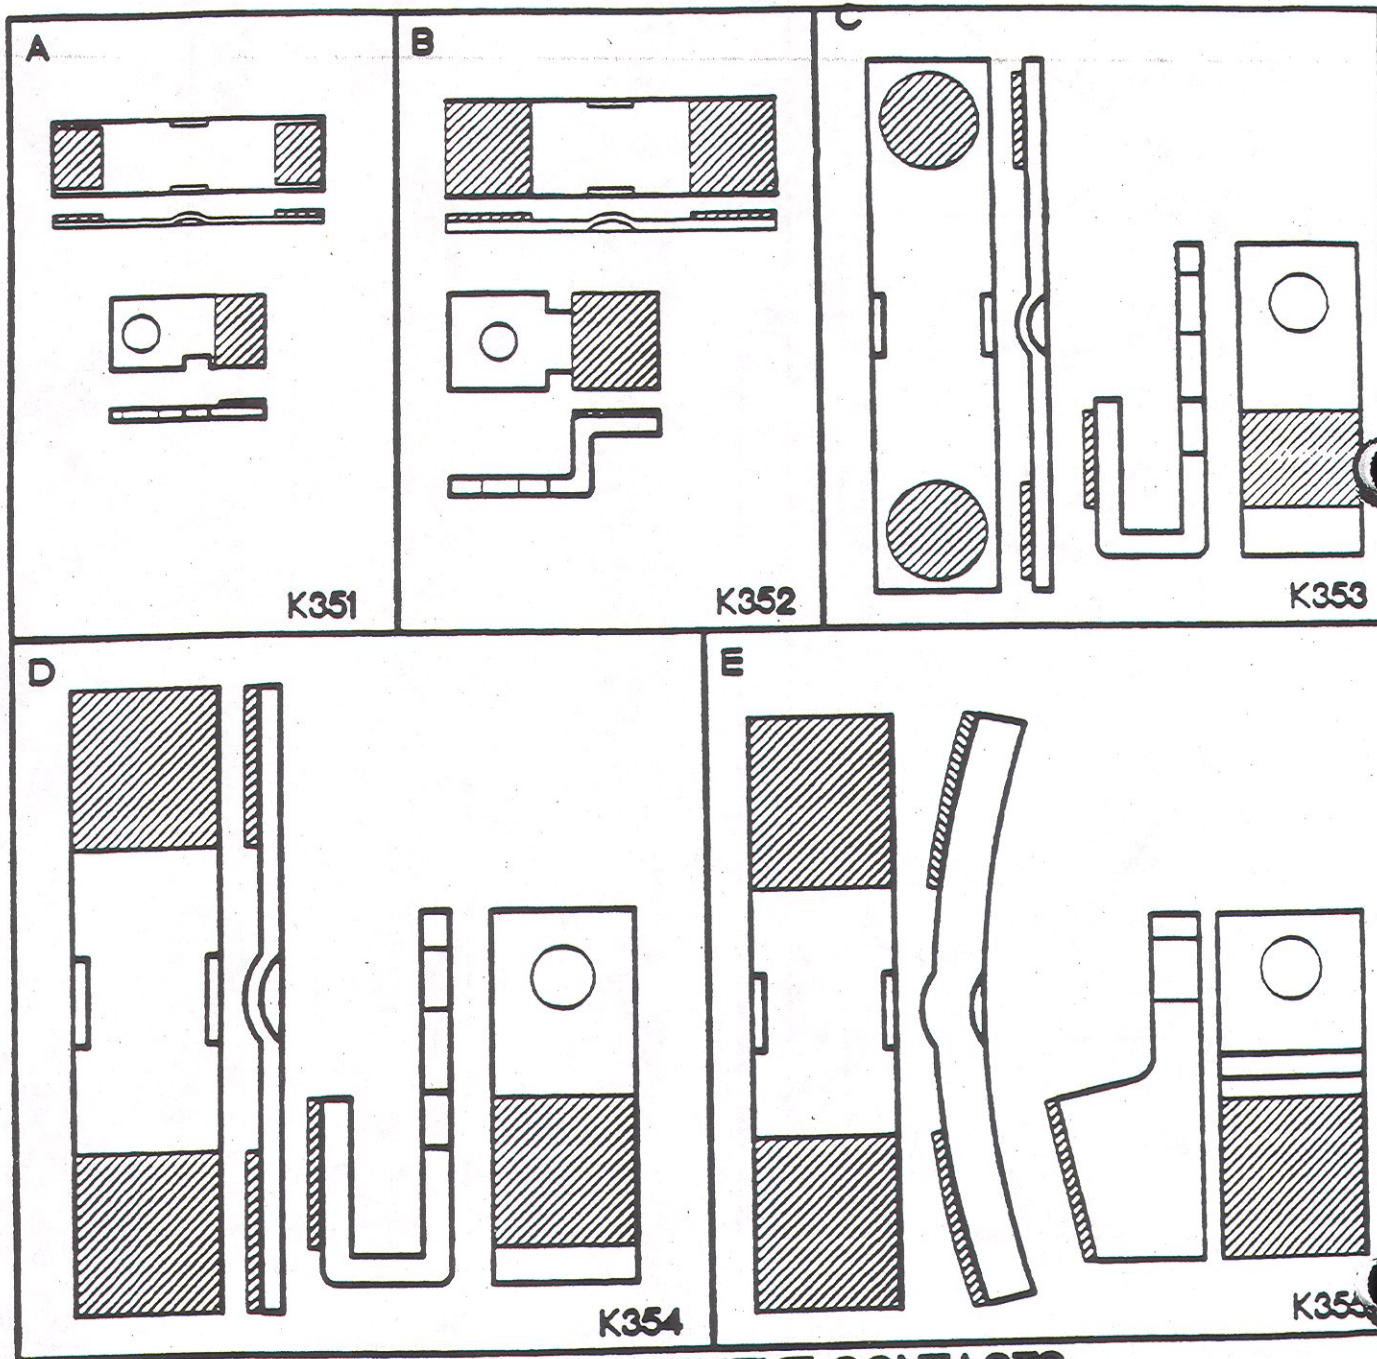

TELEMECANIQUE

FORMERLY ITE/GOULD

SIZE	REF.	OEM#	HOYT#
1-P	A	G203C	K351
2	B	G203D	K352
3	C	G203E	K353
4	D	G203F	K354
5	E	G203G	K355

NOTE: ALL NECESSARY HARDWARE PACKAGED WITH KIT.

HOYT REPLACEMENT CONTACTS