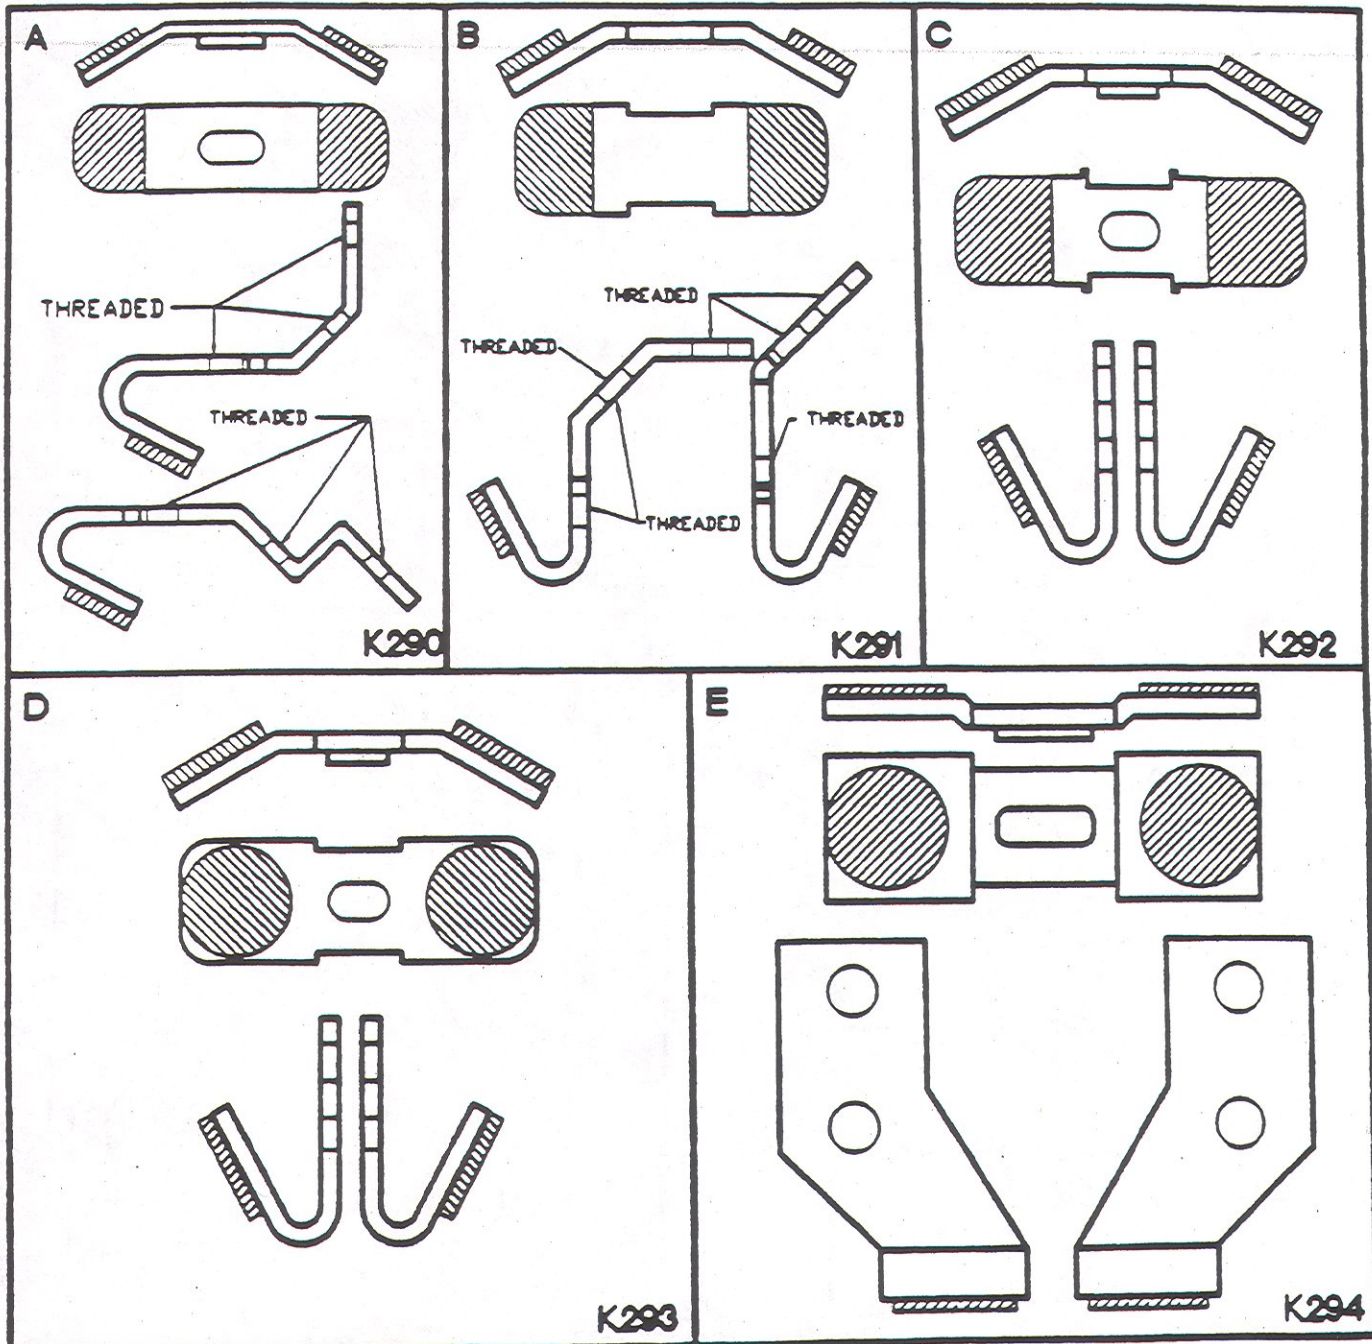

TRANE COMPANY

DEFINITE PURPOSE CONTACTORS

AMPS	REF.	TRANE #	HOYT#
75	A	1233	K290
90	B	1234	K291
120	C	1235	K292
150	D	1236	K293
210	E	1237	K294

NOTE ALL NECESSARY HARDWARE PACKAGED WITH KIT.

HOYT REPLACEMENT CONTACTS