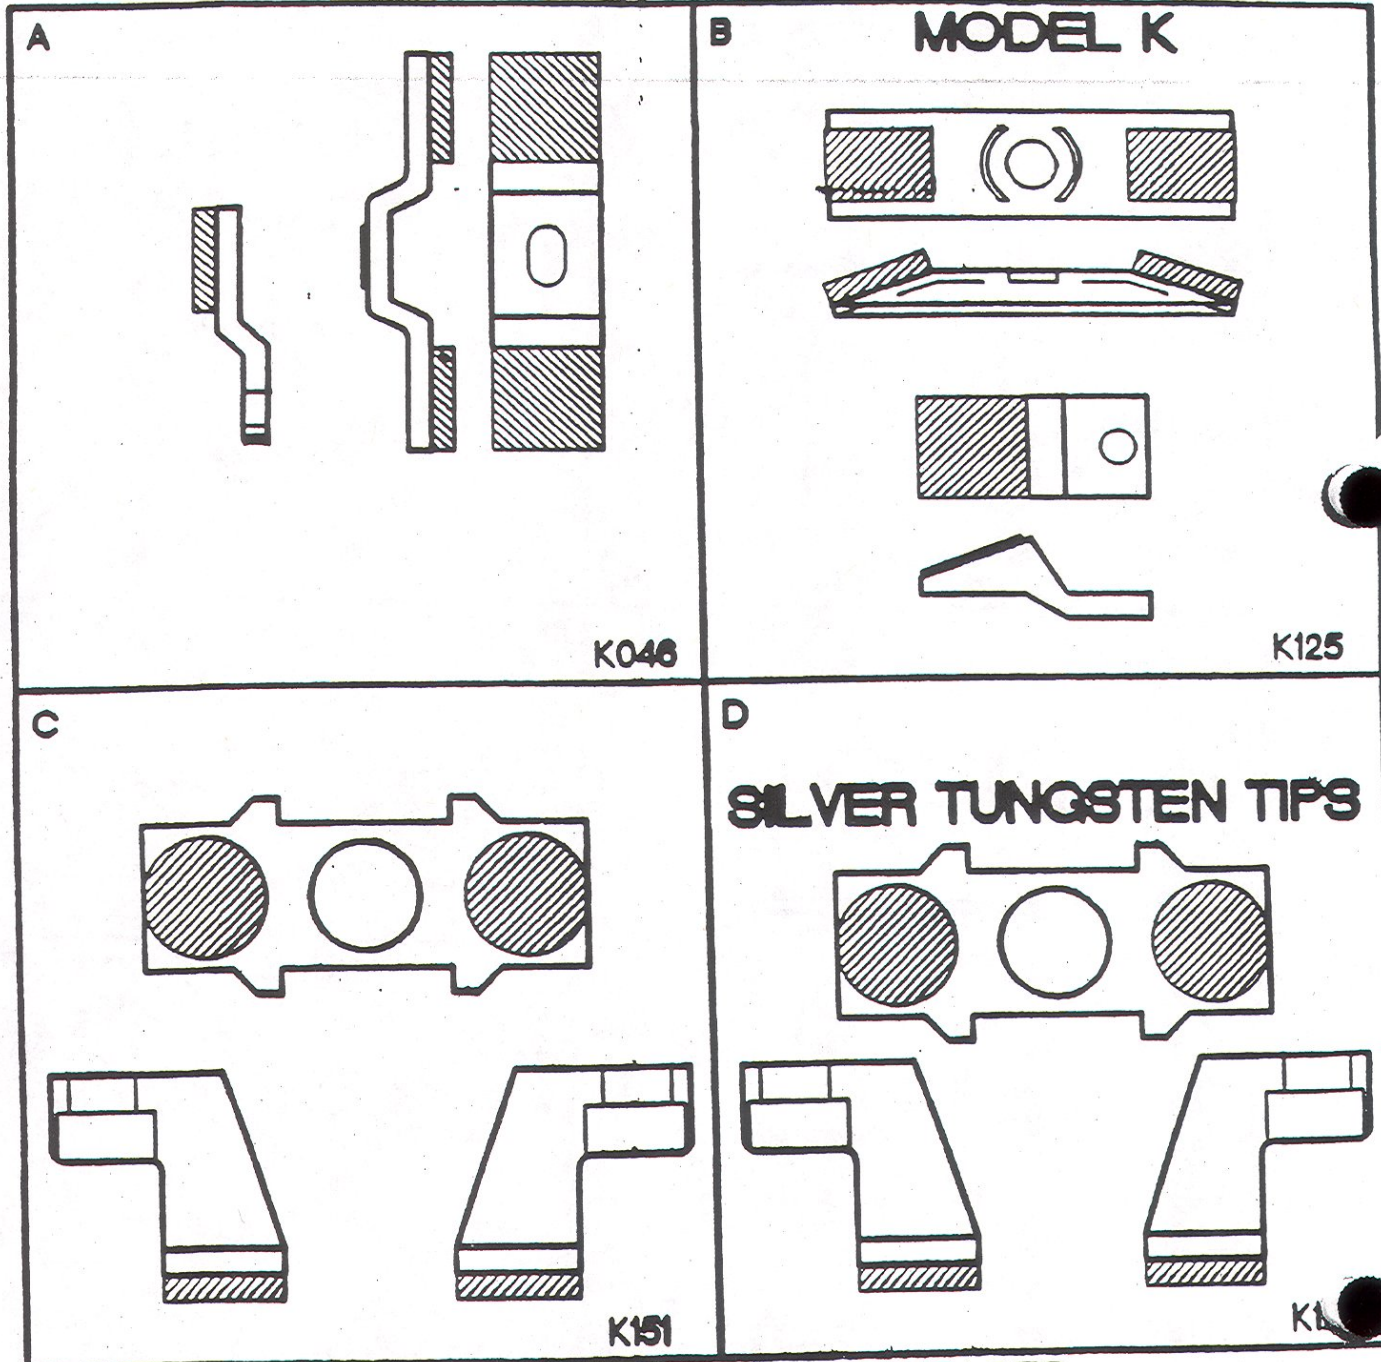

WESTINGHOUSE

SERIES A200			
SIZE	REF.	OEM#	HOYT#
4	A	626B187G17	K046
4	B	5250C81G02/17	K125
5	C	477B477G05	K151
5	D	477B477G06	K120

NOTE: ALL NECESSARY HARDWARE PACKAGED WITH KIT.

K046

K125

K151

K120

HOYT REPLACEMENT CONTACTS