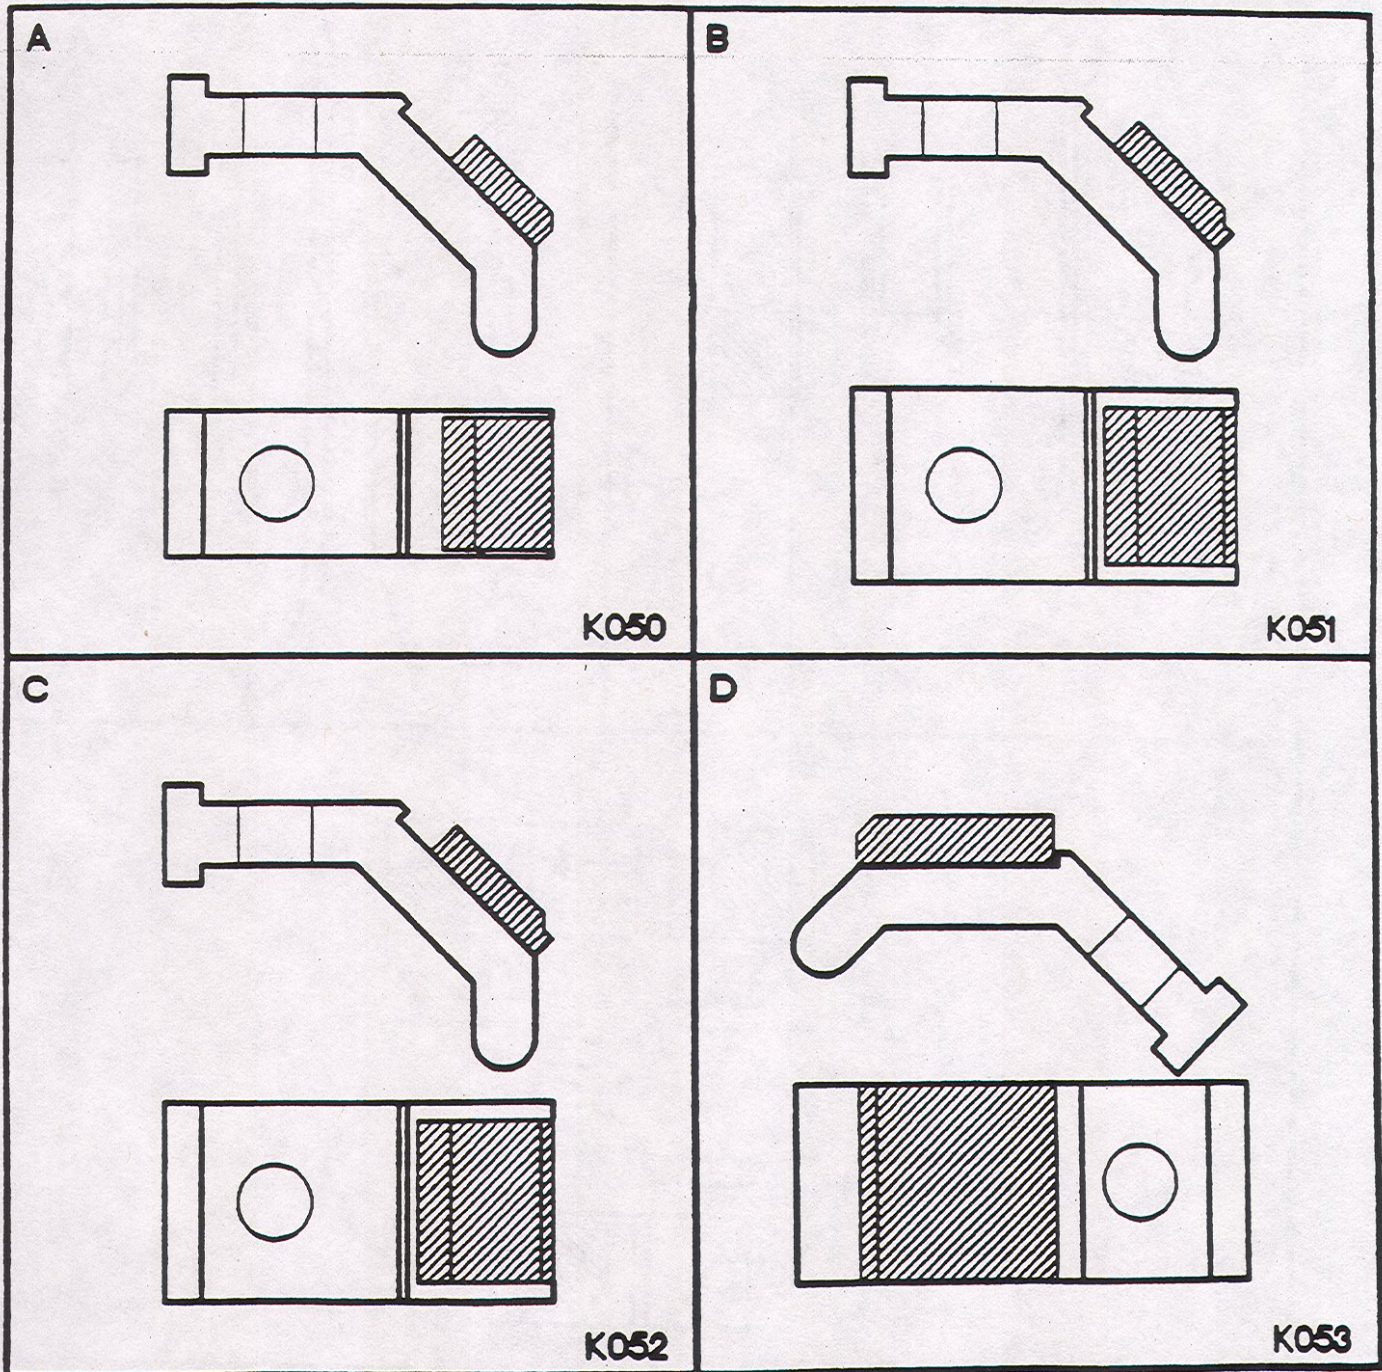

WESTINGHOUSE

AMPGARD			
AMPS	REF.	OEM#	HOYT#
200	A	2147A22G01	K050
400	B	2147A42G01	K051
700	C	2147A72G01	K052
700	D	2147A72G02	K053

NOTE ALL NECESSARY HARDWARE PACKAGED WITH KIT.

HOYT REPLACEMENT CONTACTS