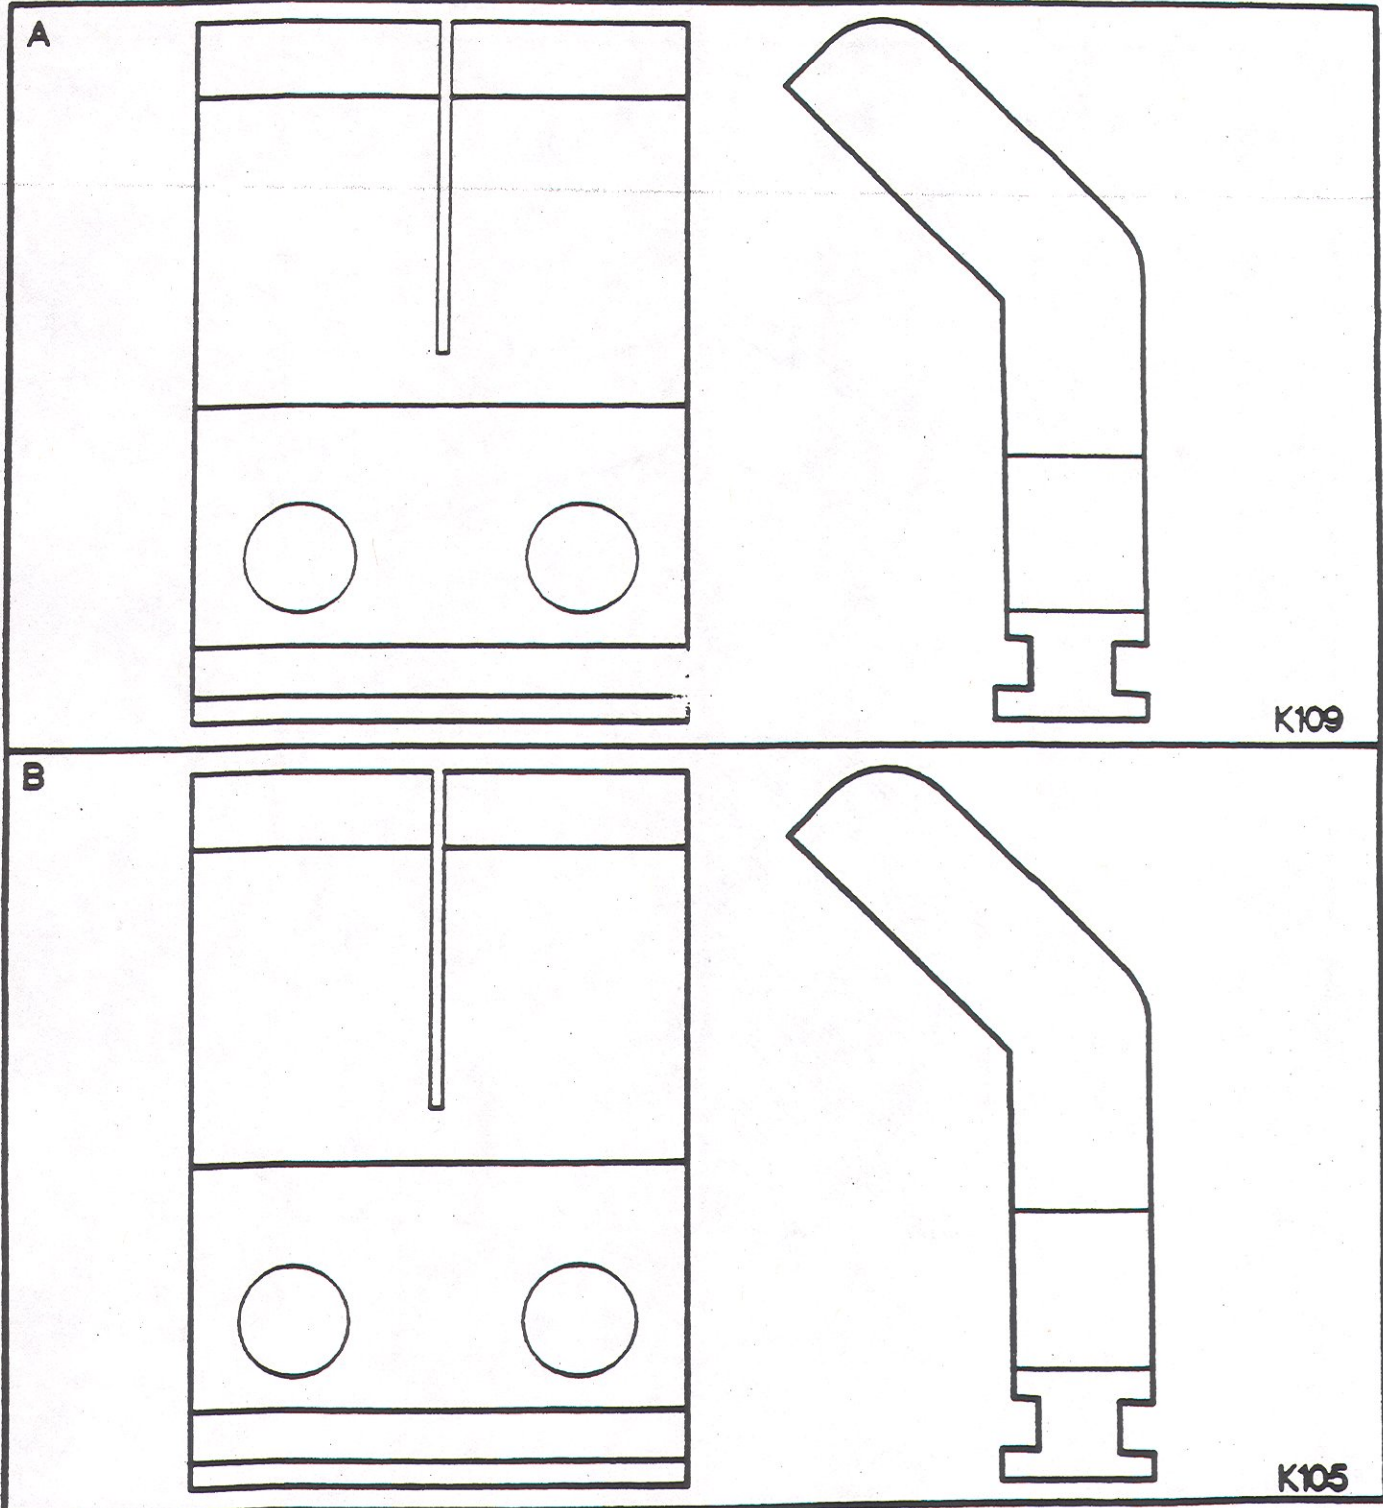

WESTINGHOUSE

TYPE M + MD

TYPE	AMPS	REF.	OEM#	HOYT#
M810/MD810	1350	A	26D2610G18	K109
M810R/MD810R	1350	B	26D2610G19	K105

NOTE: ALL NECESSARY HARDWARE PACKAGED WITH KIT

HOYT REPLACEMENT CONTACTS