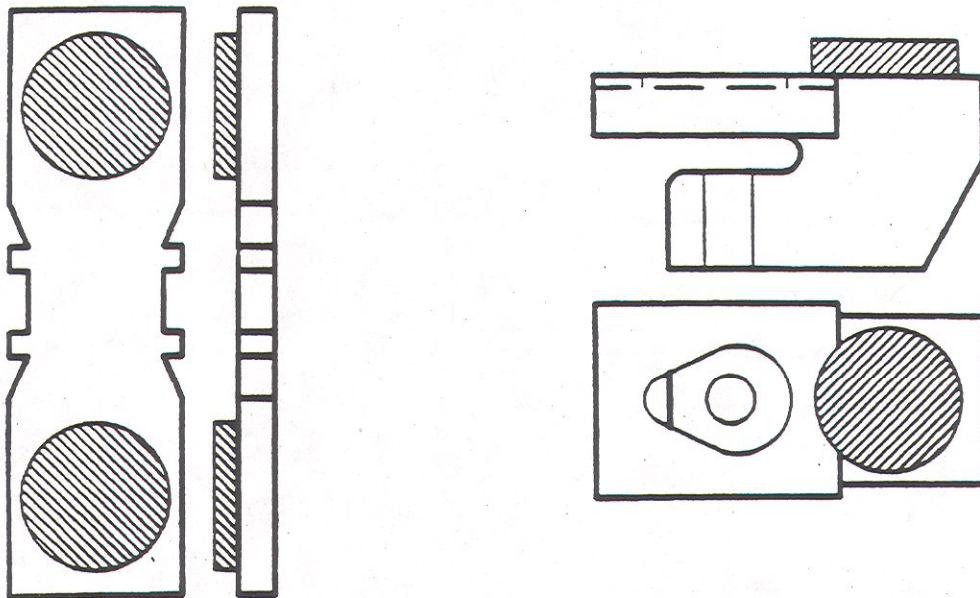

WESTINGHOUSE

MODEL B			
AMPS	REF.	OEM#	HOYT#
250	A	672B839G22	K126

NOTE ALL NECESSARY HARDWARE PACKAGED WITH KIT

A

K126

HOYT REPLACEMENT CONTACTS