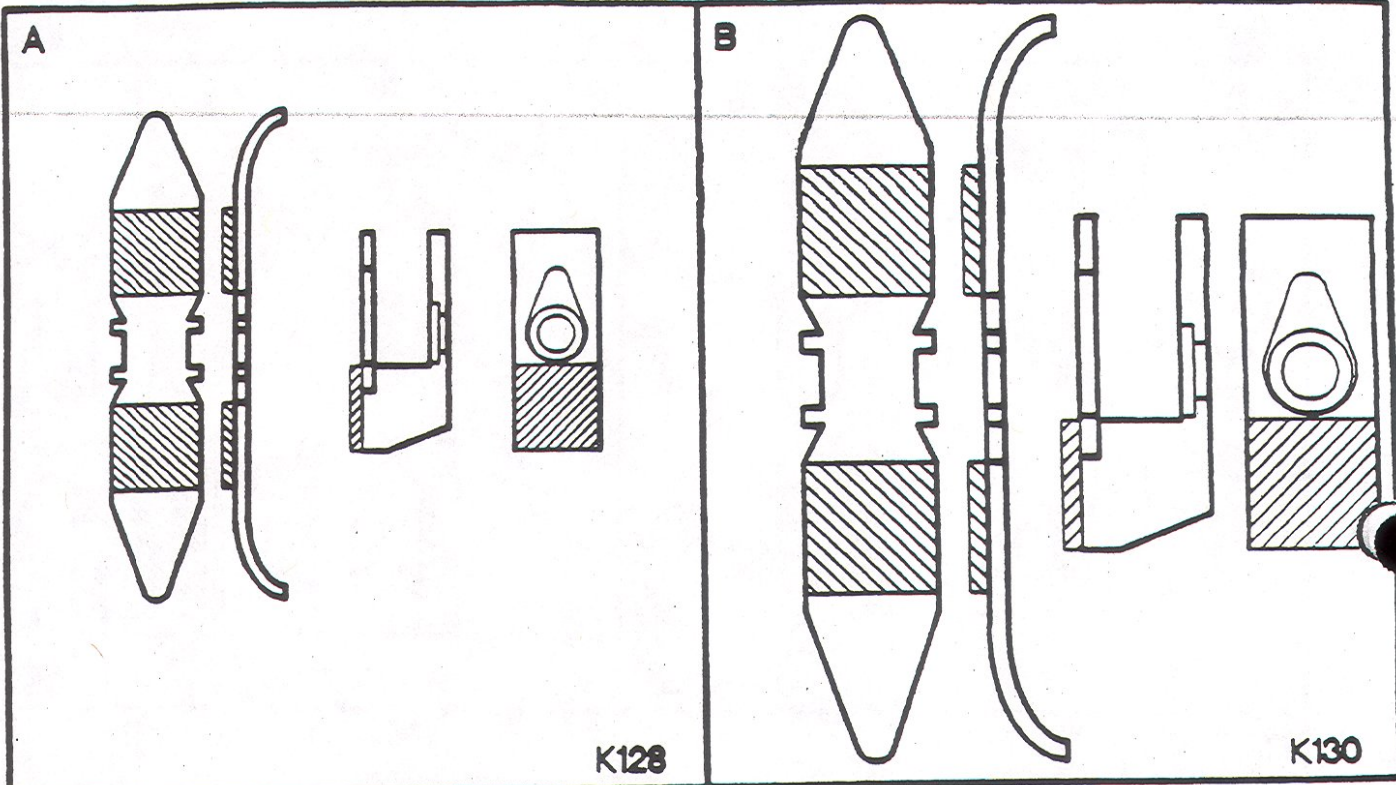

WESTINGHOUSE

MODEL A			
AMPS	REF.	OEM#	HOYT#
35	A	180C180G02	K128
100	B	180C180G06	K130
250	C	672B839G02	K079

NOTE: ALL NECESSARY HARDWARE PACKAGED WITH KIT.

K128

K130

K079

HOYT REPLACEMENT CONTACTS