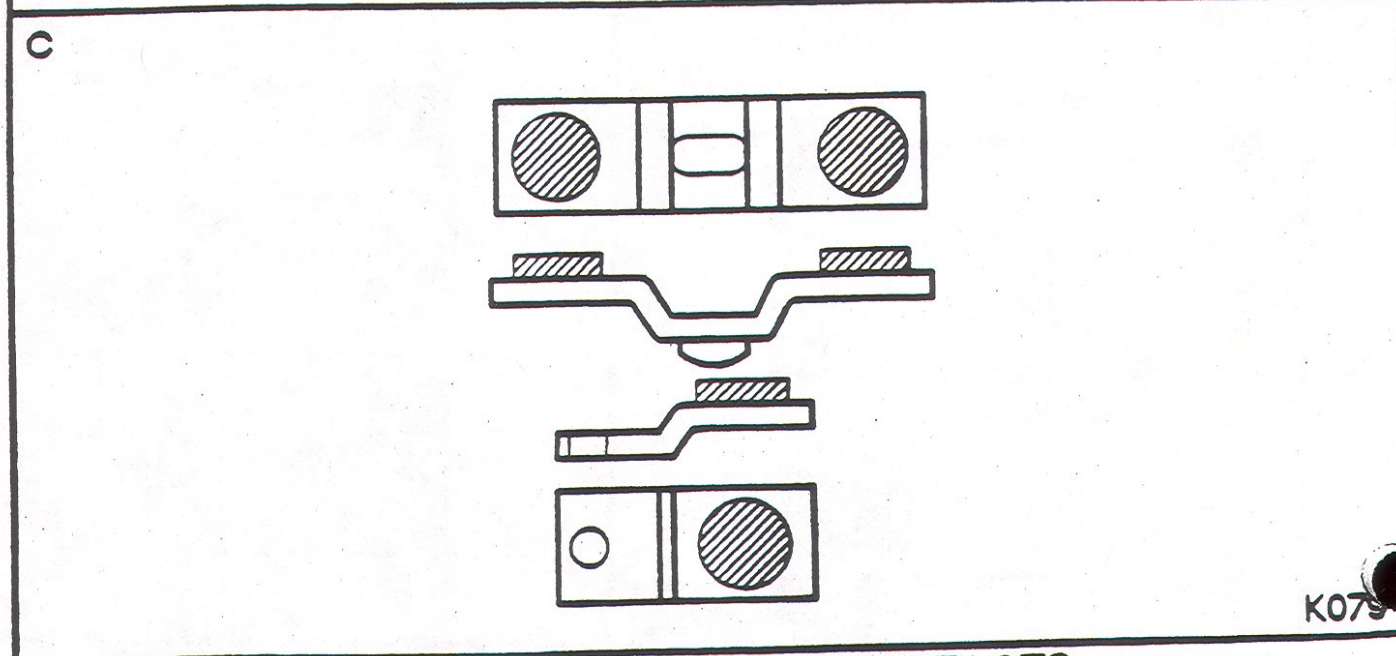

WESTINGHOUSE

MODEL A			
AMPS	REF.	OEM#	HOYT#
35	A	180C180G02	K128
100	B	180C180G06	K130
250	C	672B839G02	K079

NOTE: ALL NECESSARY HARDWARE PACKAGED WITH KIT.

K128

K130

K079

HOYT REPLACEMENT CONTACTS