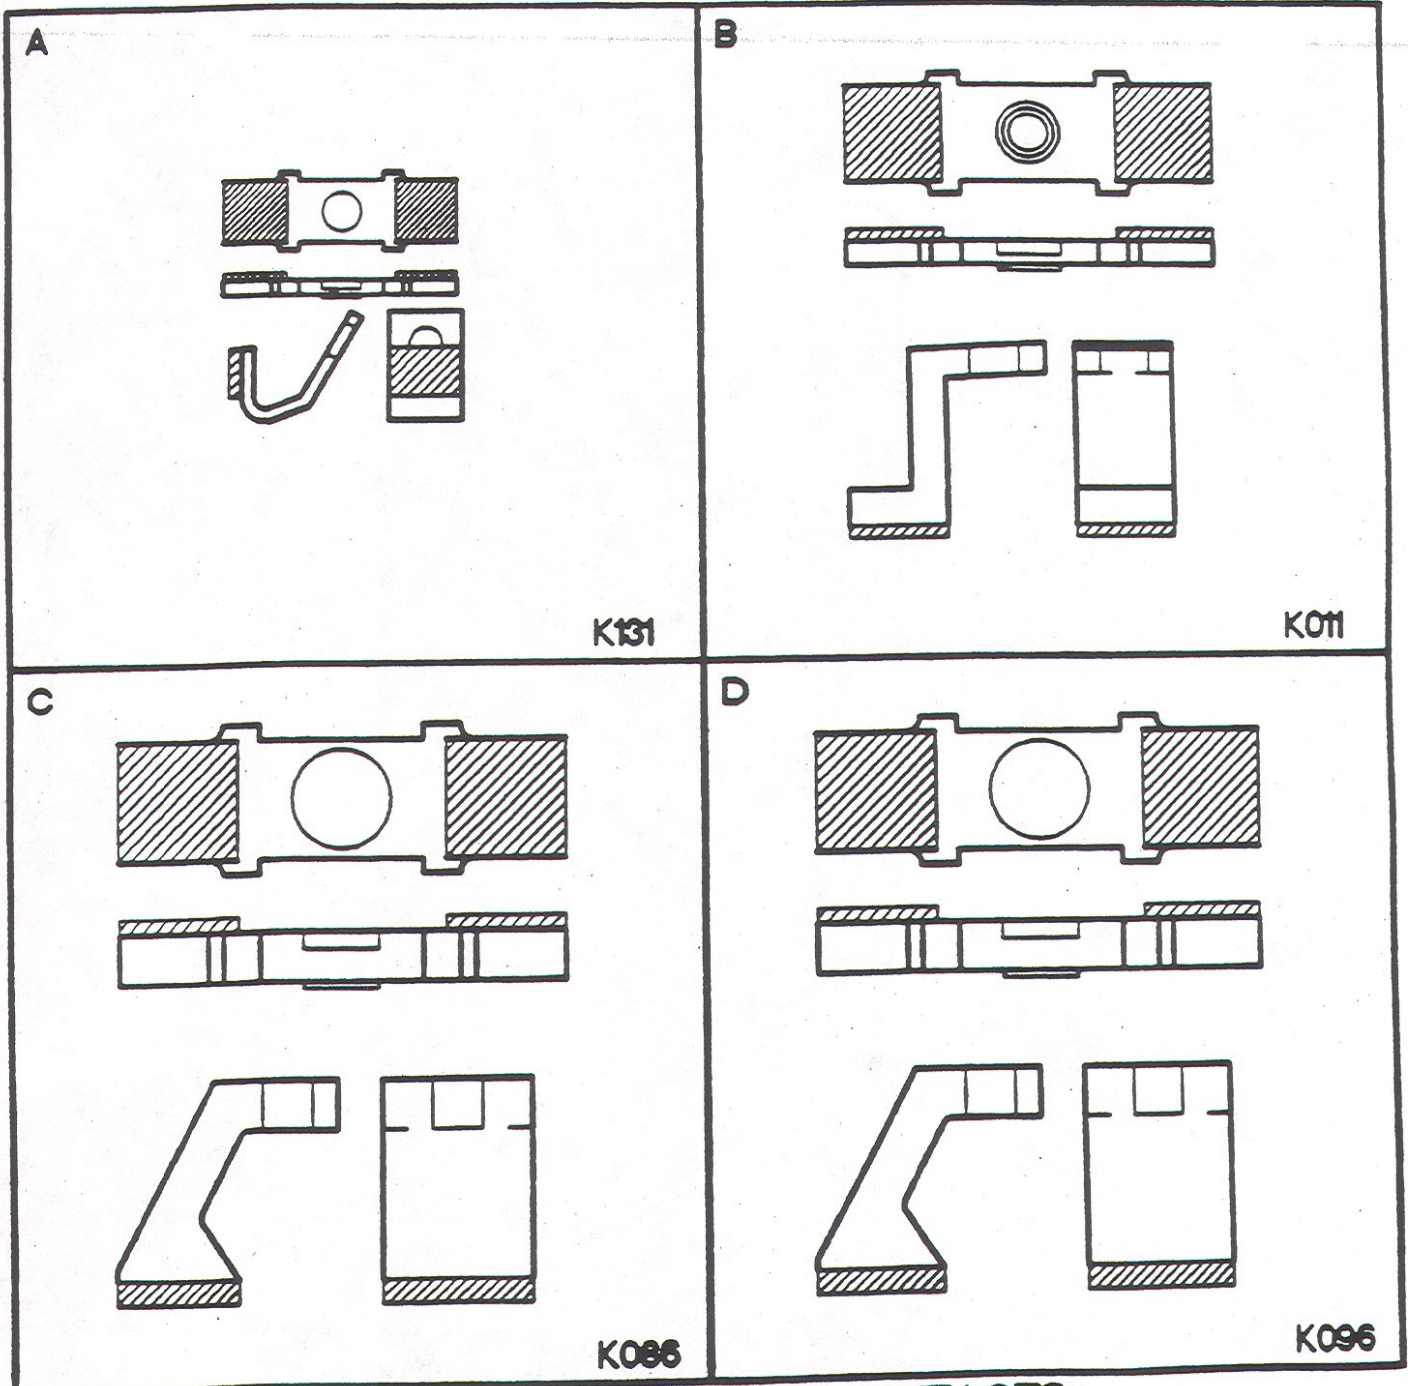

WESTINGHOUSE

TYPES N + NF 11-200 SERIES			
SIZE	REF.	OEM#	HOYT#
1	A	1605212	K131
2	B	1605202	K011
3	C	1625563	K086
4	D	1625564	K096

NOTE: ALL NECESSARY HARDWARE PACKAGED WITH KIT.

HOYT REPLACEMENT CONTACTS