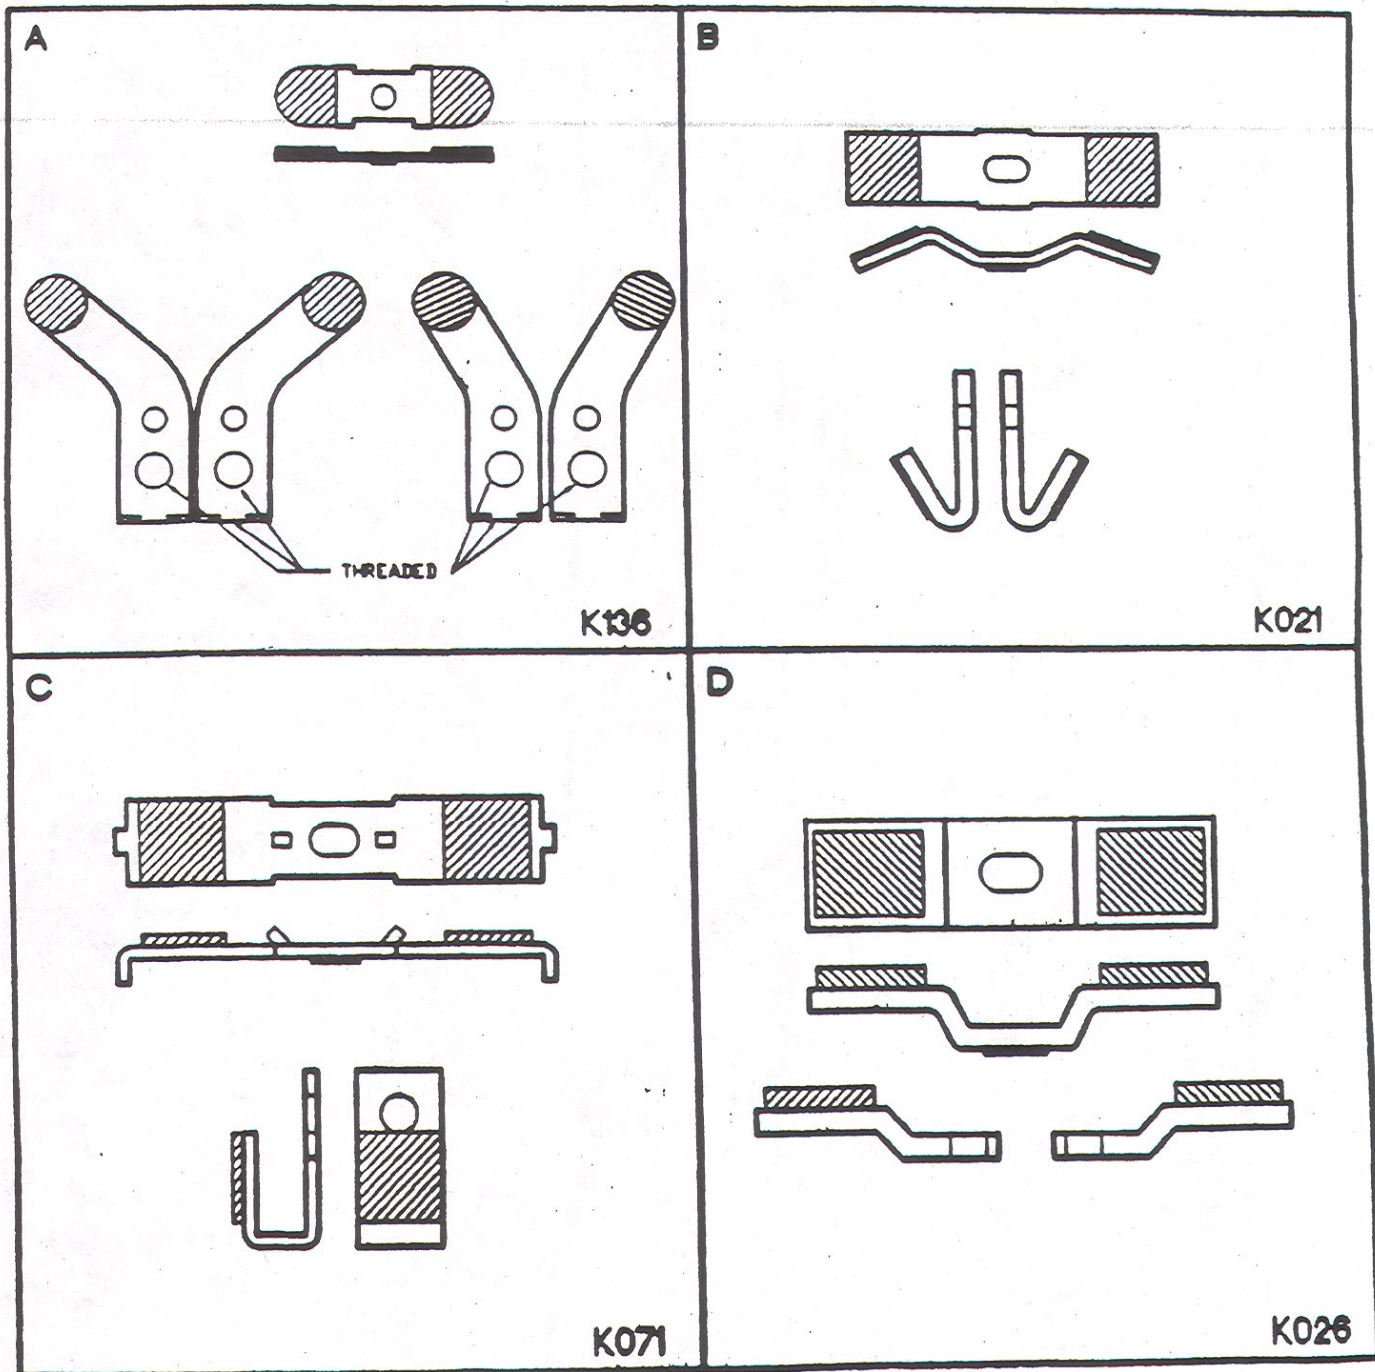

WESTINGHOUSE

SERIES A200			
SIZE	REF.	OEM#	HOYT#
1	A	373B331G09	K136
2	B	373B331G12	K021
2 1/2	C	672B788G09	K071
3	D	626B187G13	K026

NOTE: ALL NECESSARY HARDWARE PACKAGED WITH KIT.

HOYT REPLACEMENT CONTACTS