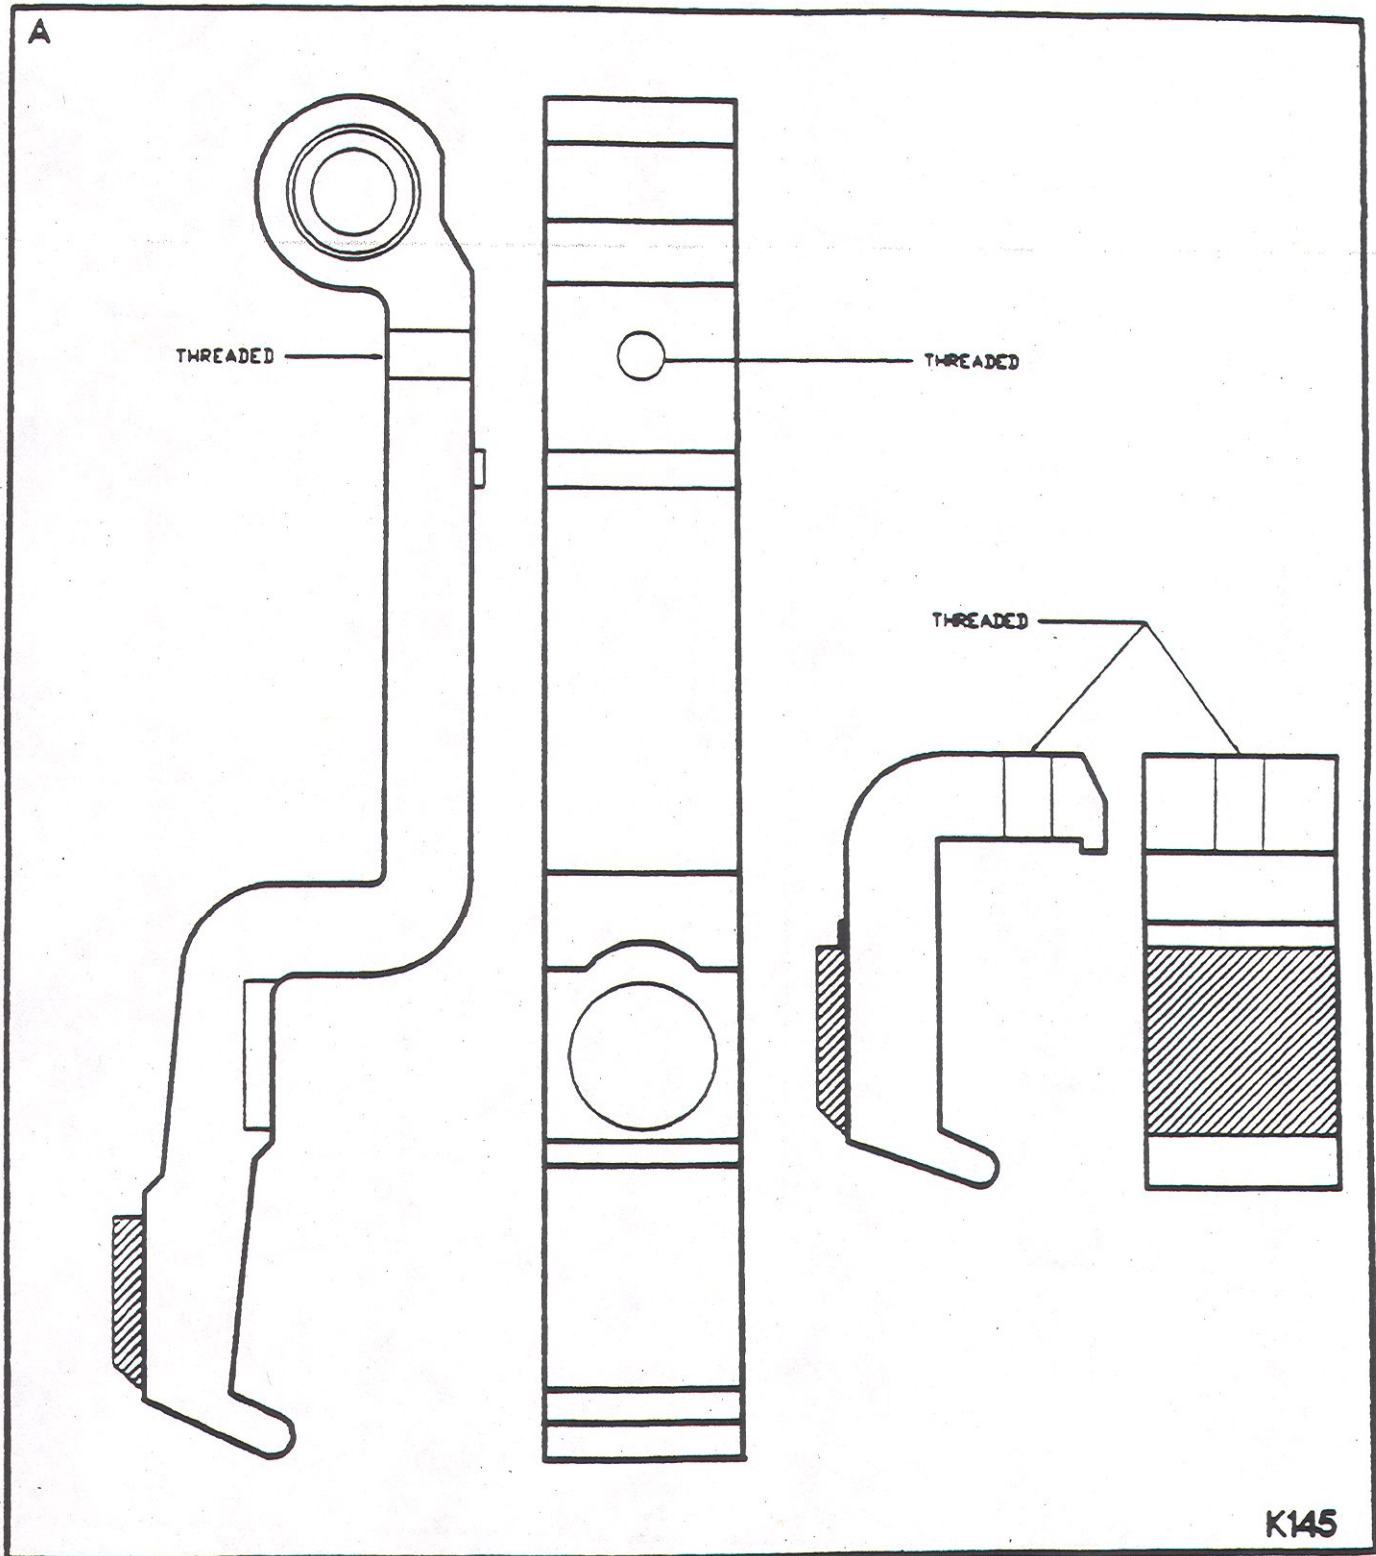

# WESTINGHOUSE

SERIES A200 - TYPE GCA

SIZE	REF.	OEM#	HOYT#
6	A	2066A10G11	K145

NOTE: ALL NECESSARY HARDWARE PACKAGED WITH KIT.