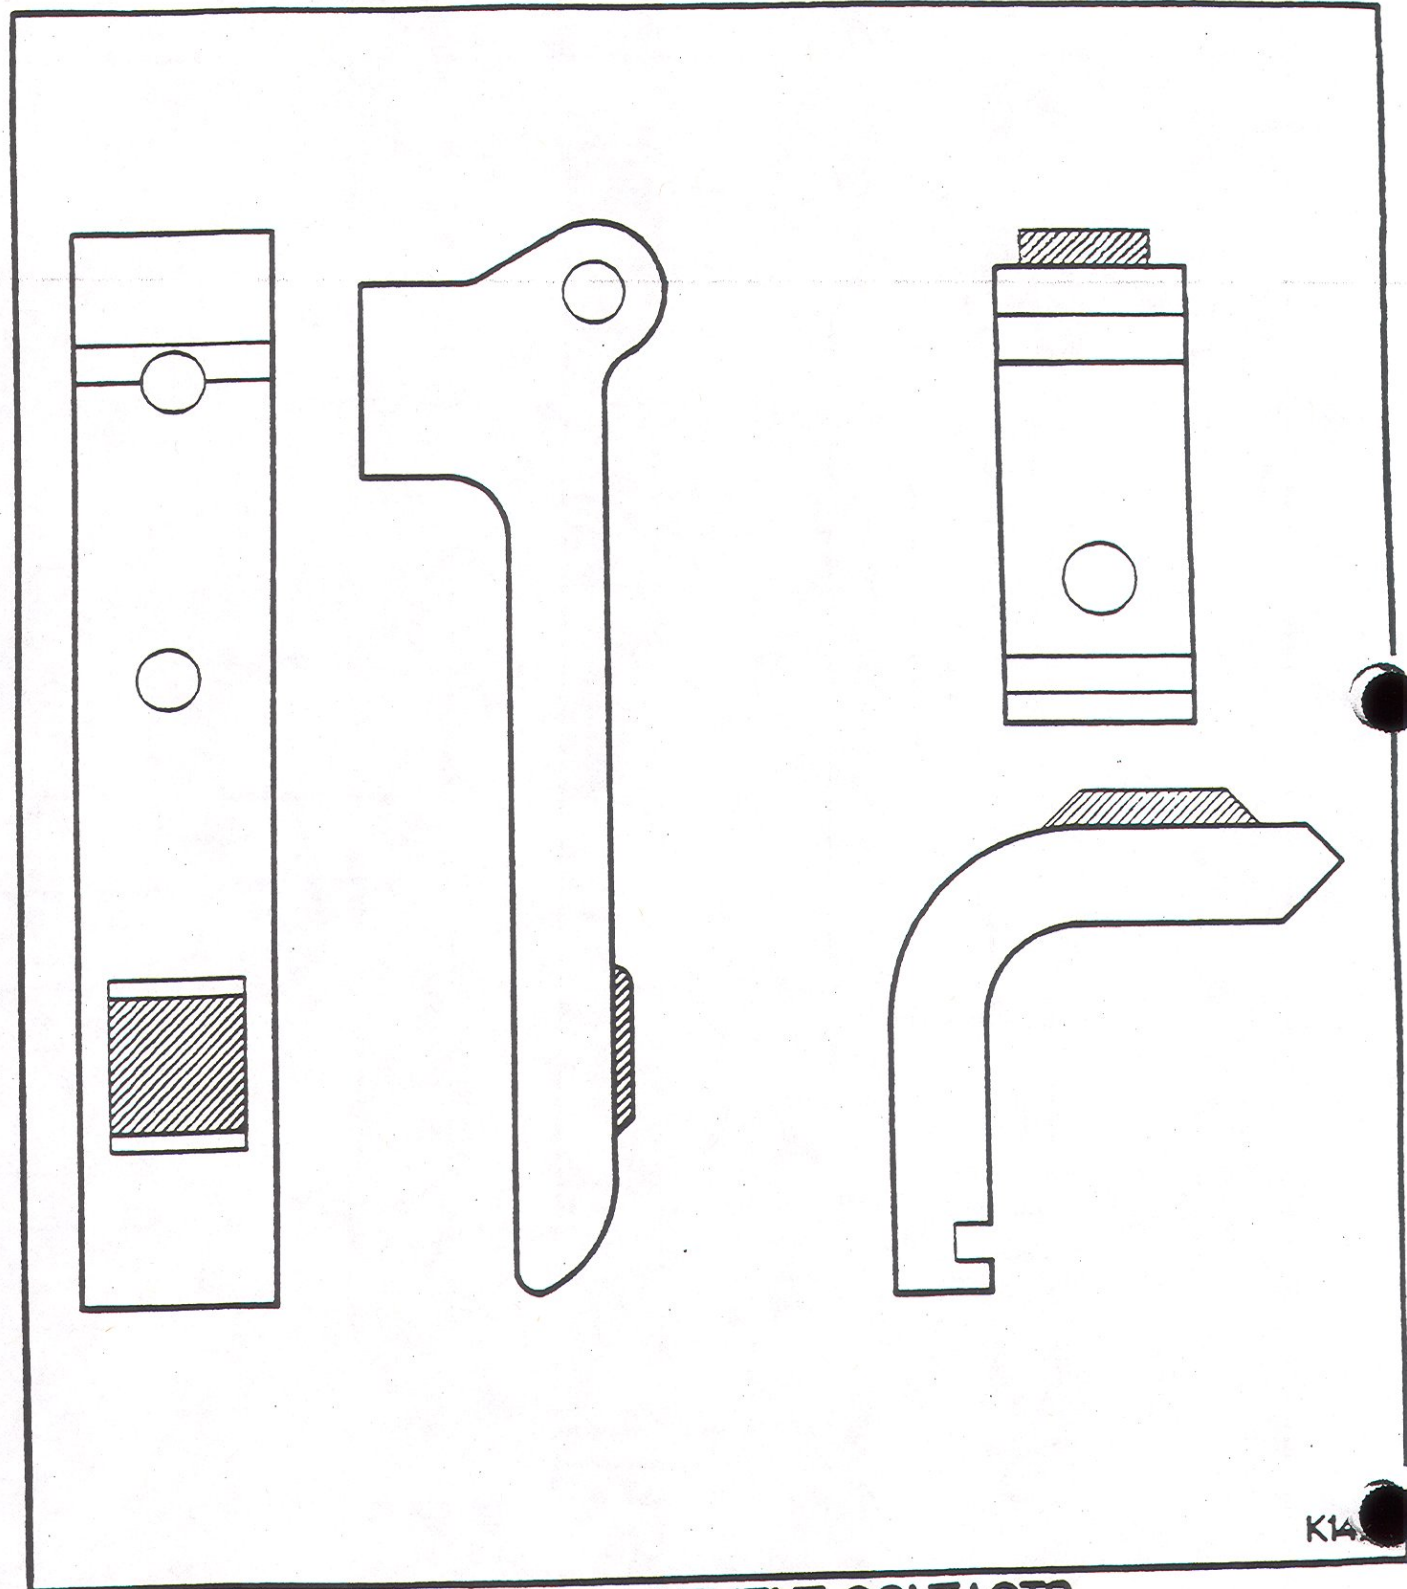

# WESTINGHOUSE SERIES A200

TYPE	SIZE	OEM#	HOYT#
GPD	6	217A700G15	K147

NOTE: ALL NECESSARY HARDWARE PACKAGED WITH KIT.

K147