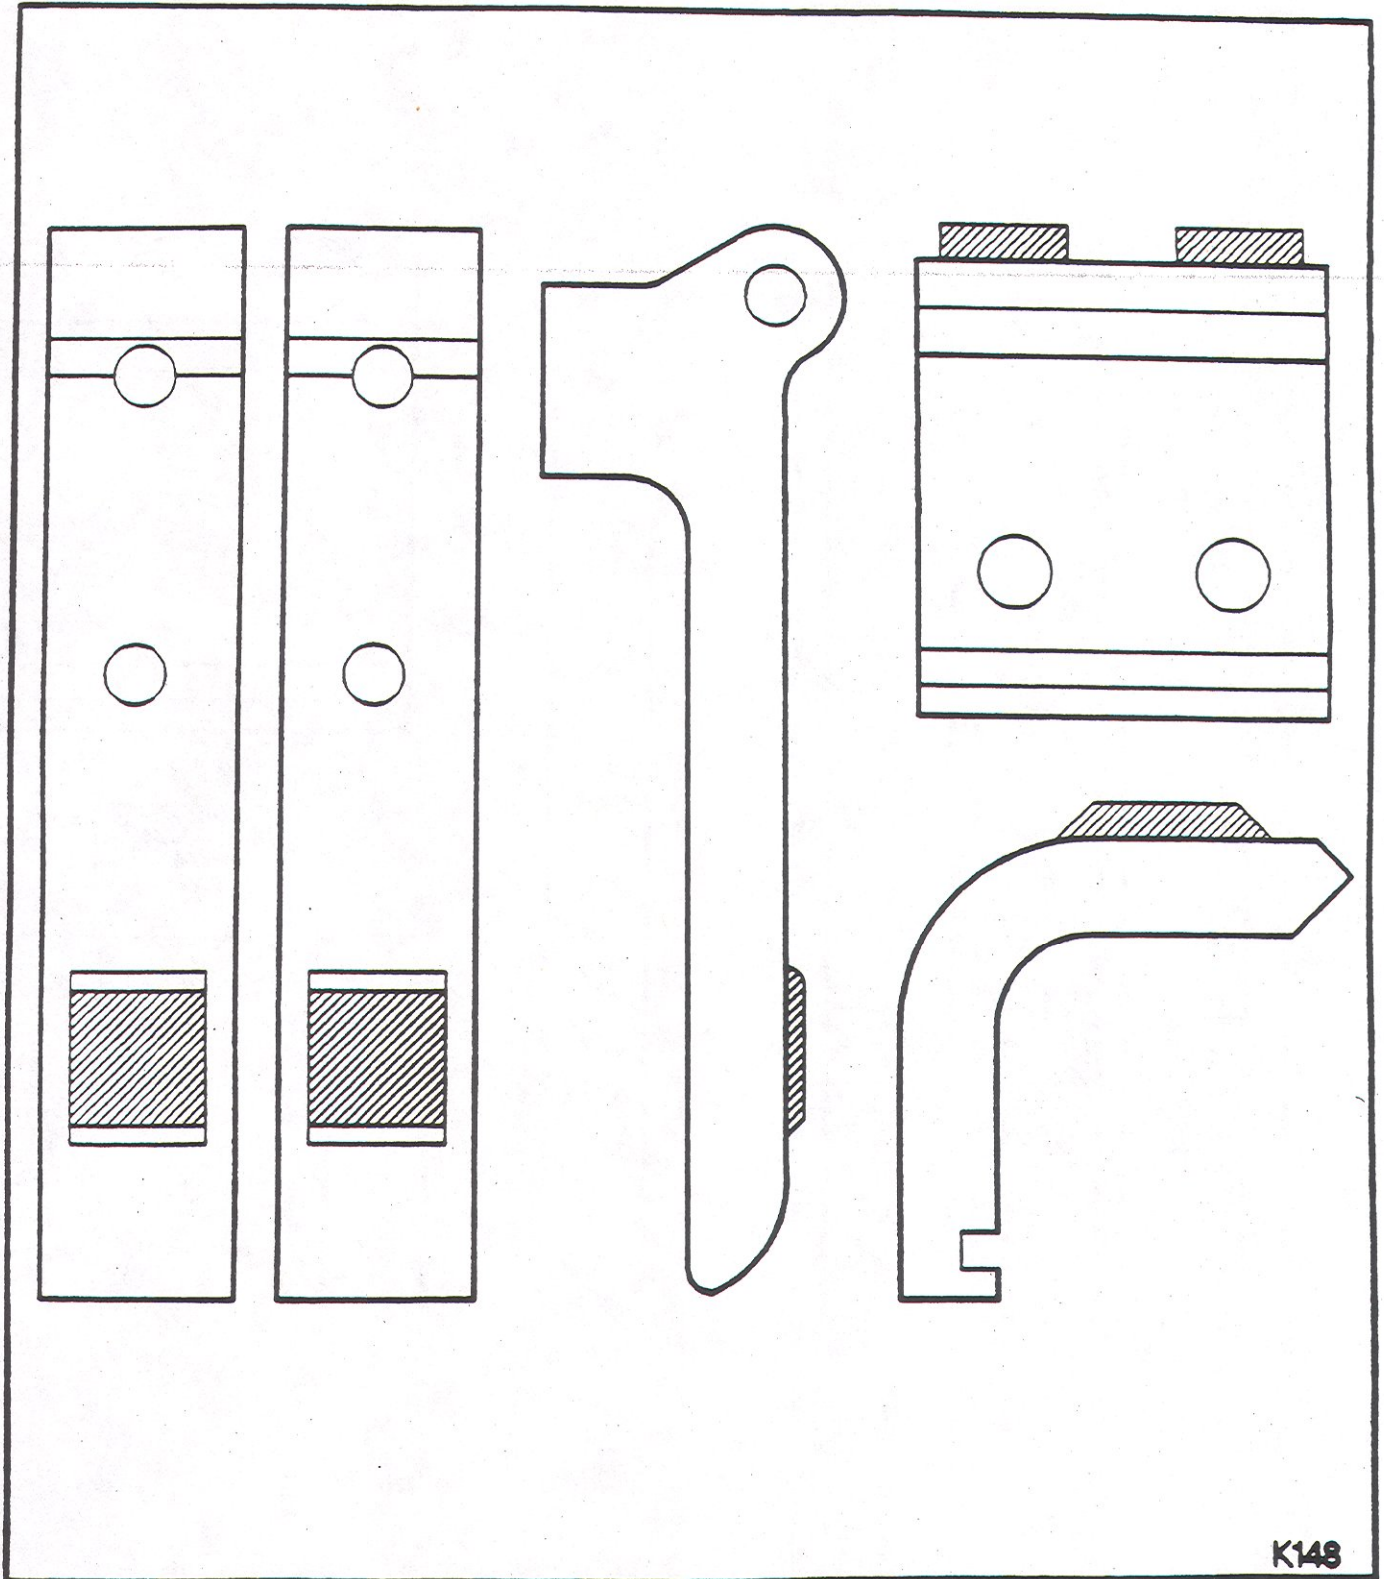

WESTINGHOUSE SERIES A200

TYPE	SIZE	OEM#	HOYT#
GPD	7	461A757G17	K148

NOTE: ALL NECESSARY HARDWARE PACKAGED WITH KIT.

K148

HOYT REPLACEMENT CONTACTS