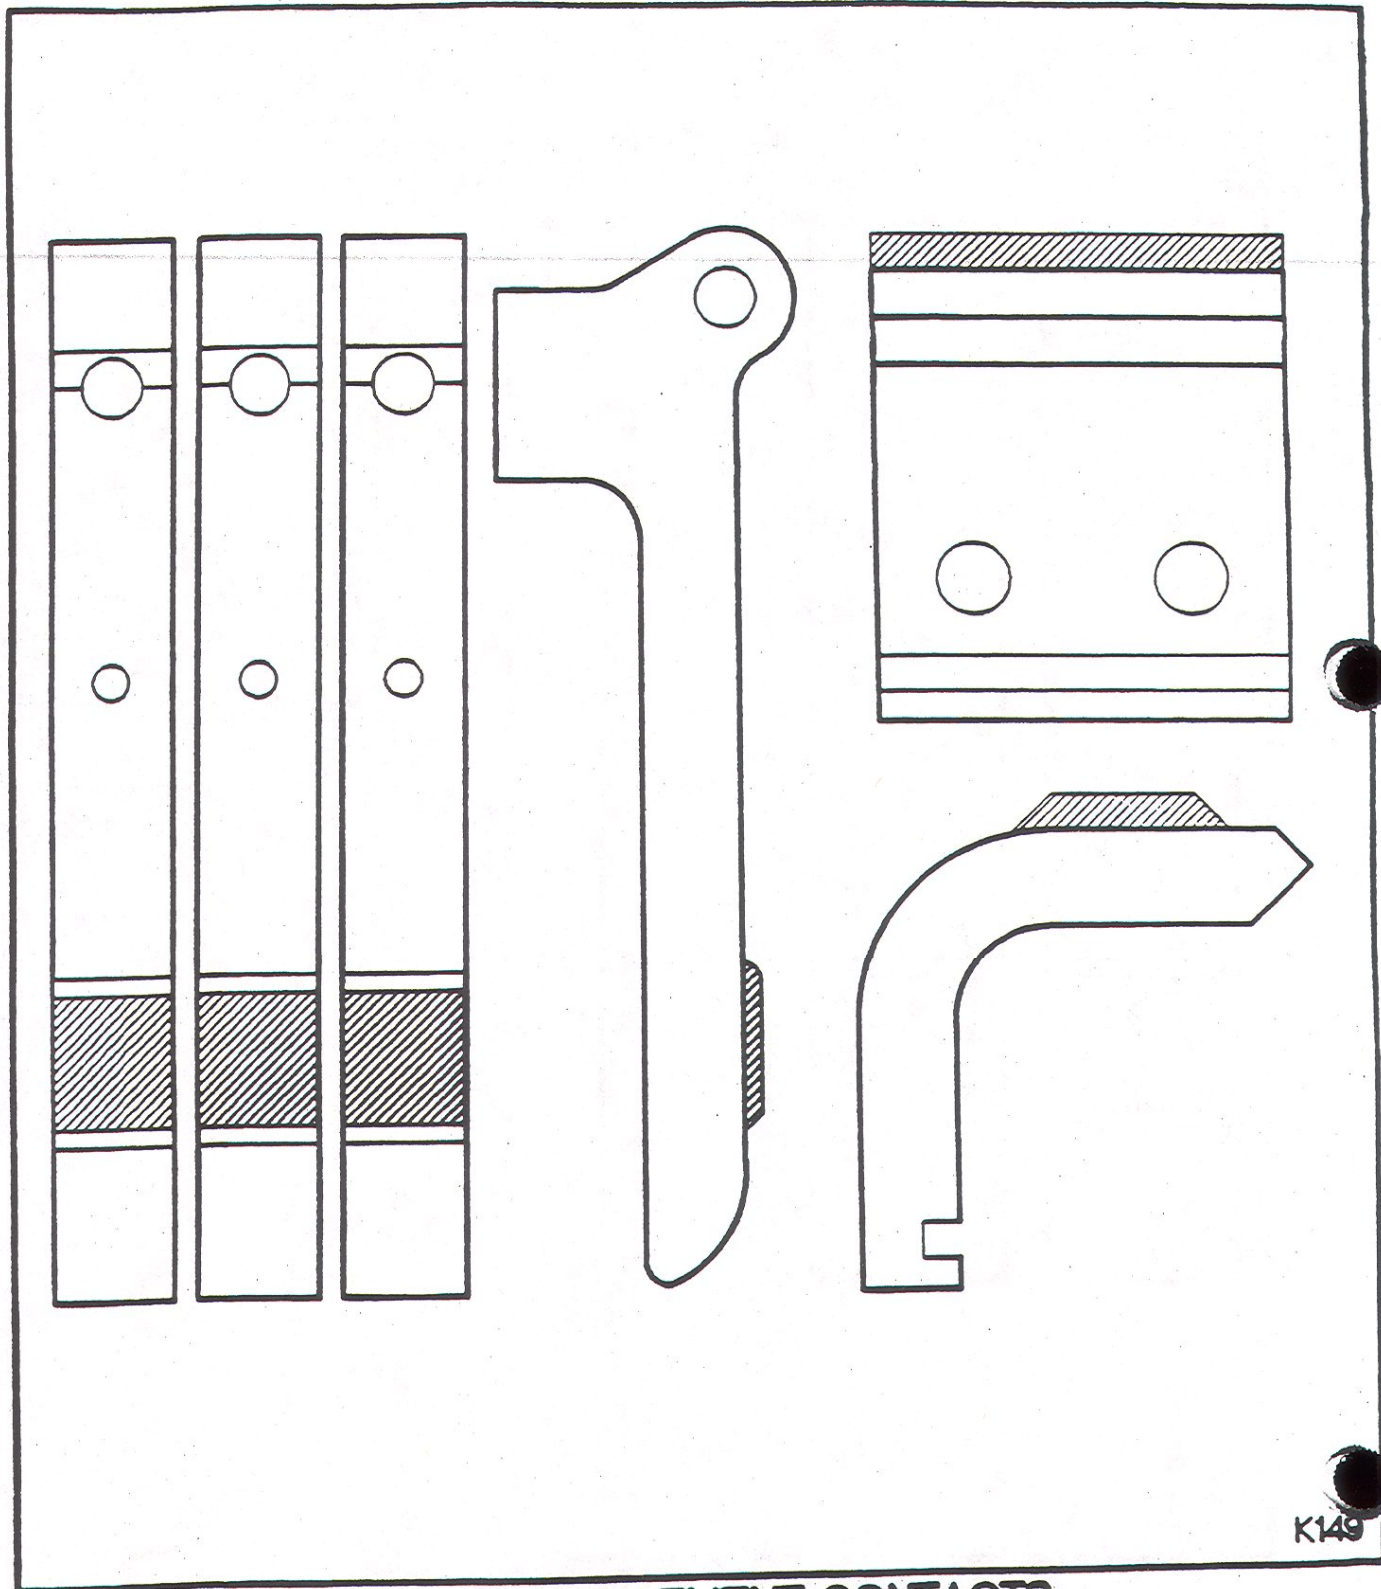

WESTINGHOUSE SERIES A200

TYPE	SIZE	OEM#	HOYT#
GPD	8	646C829G05	K149

NOTE: ALL NECESSARY HARDWARE PACKAGED WITH KIT.

K149

HOYT REPLACEMENT CONTACTS