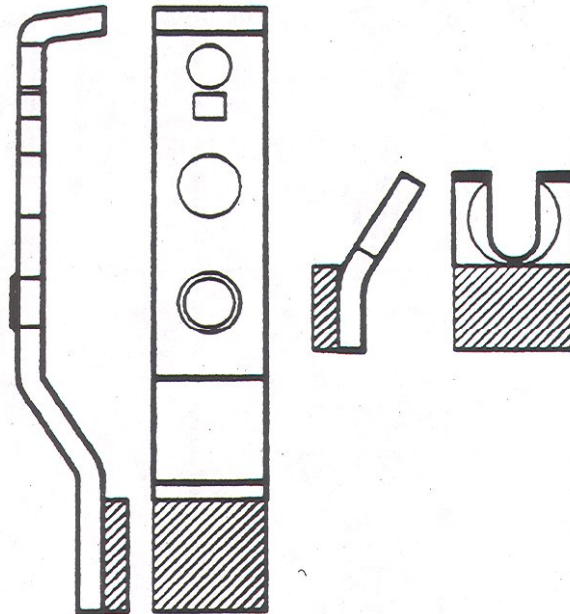

WESTINGHOUSE

TYPE MME				
TYPE	AMPS	REF.	OEM#	HOYT#
MME	10/150	A	2184A10G14	K152

NOTE: ALL NECESSARY HARDWARE PACKAGED WITH KIT.

A

K152

HOYT REPLACEMENT CONTACTS