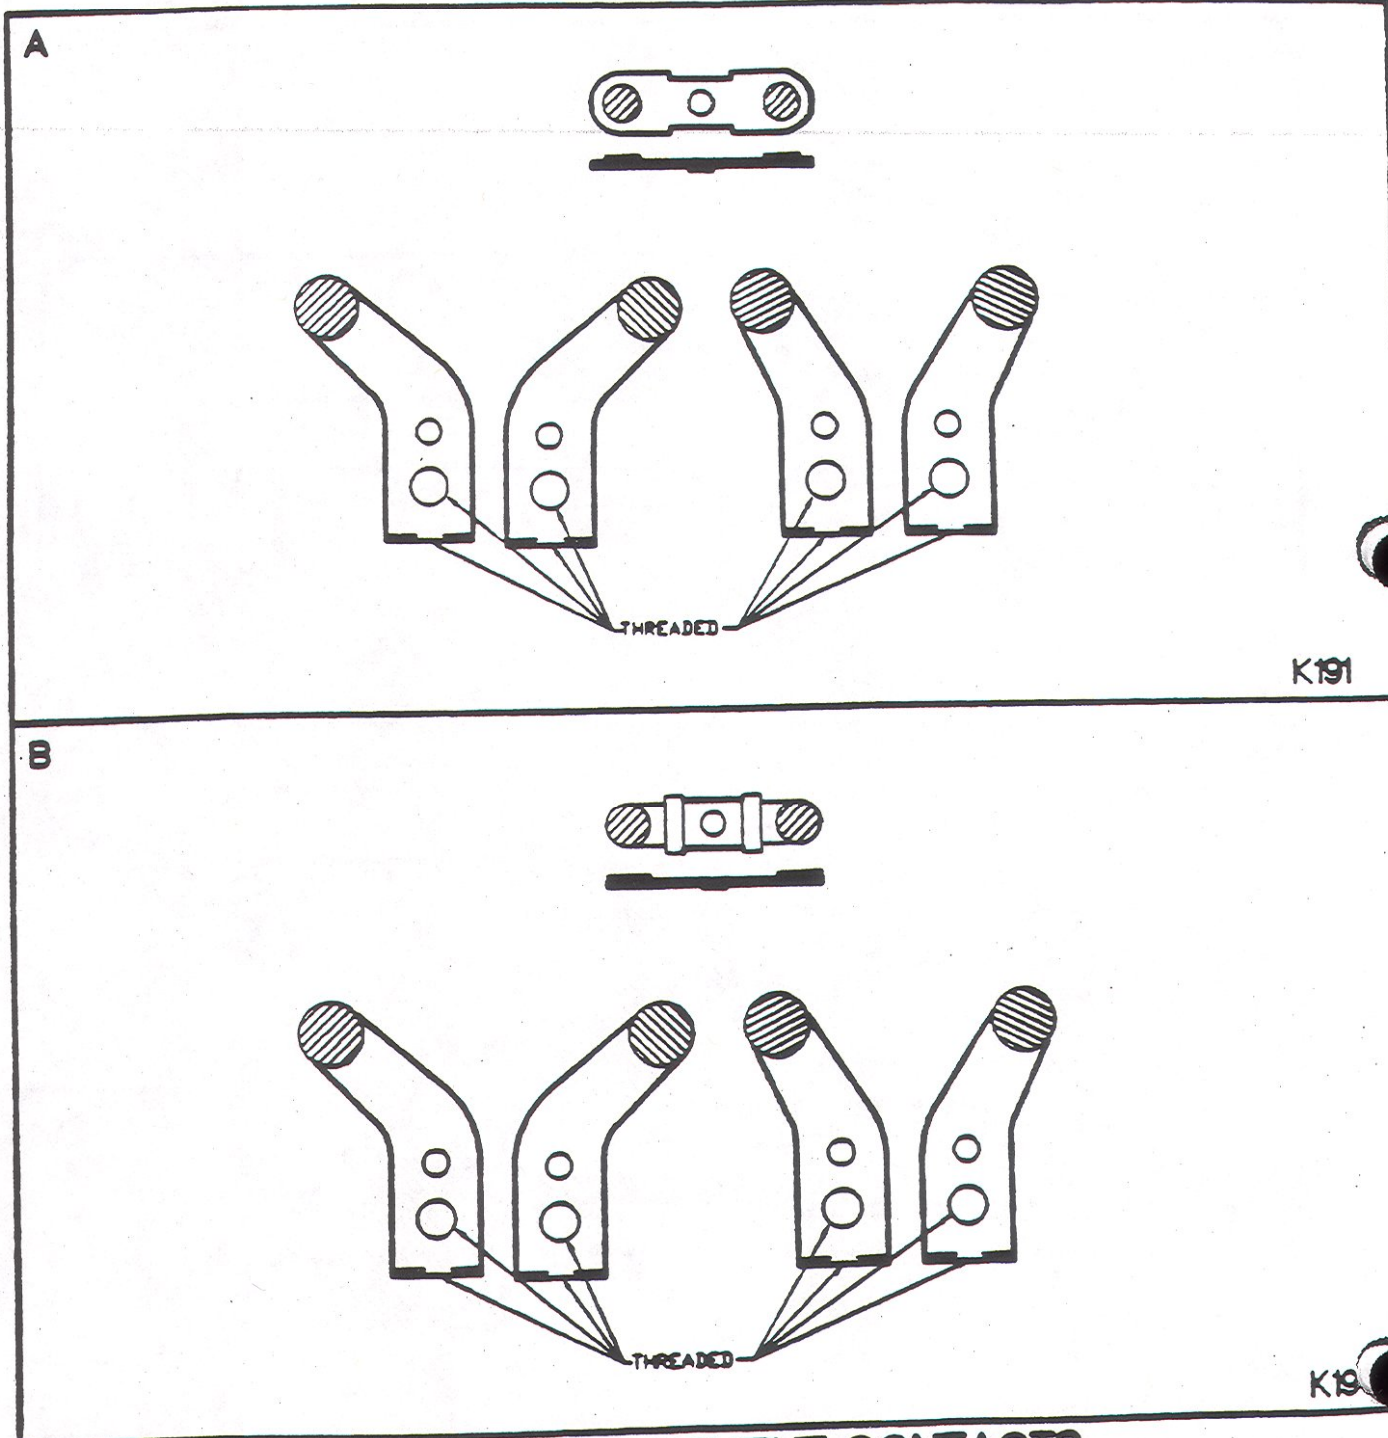

# WESTINGHOUSE

SERIES A200			
SIZE	REF.	OEM#	HOYT#
00	A	373B331G18	K191
0	B	373B331G04	K190

NOTE: ALL NECESSARY HARDWARE PACKAGED WITH KIT.

K191

K190