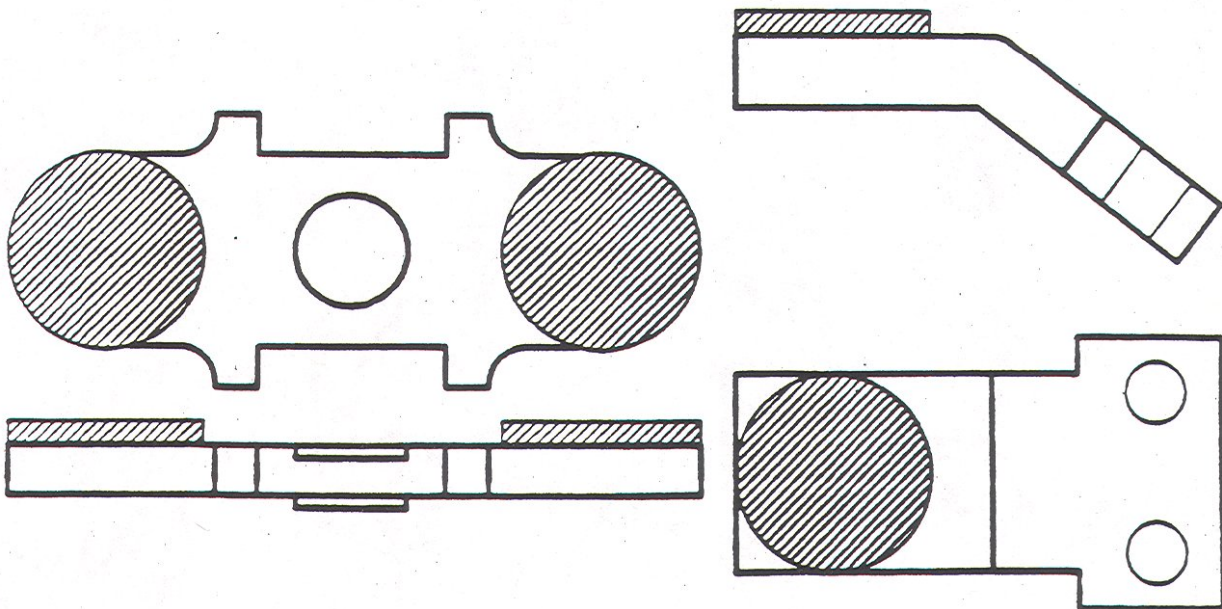

WARD LEONARD

SERIES 5000 DP, 5999, 7400, 5950, 5960

SIZE	AMPS	TYPE	REF.	OEM#	HOYT#
4 1/2	260	N.O.	A	5M56	K925
5	360	N.O.	B	5M45	K930

NOTE: ALL NECESSARY HARDWARE PACKAGED WITH KIT

A

K925

B

K930